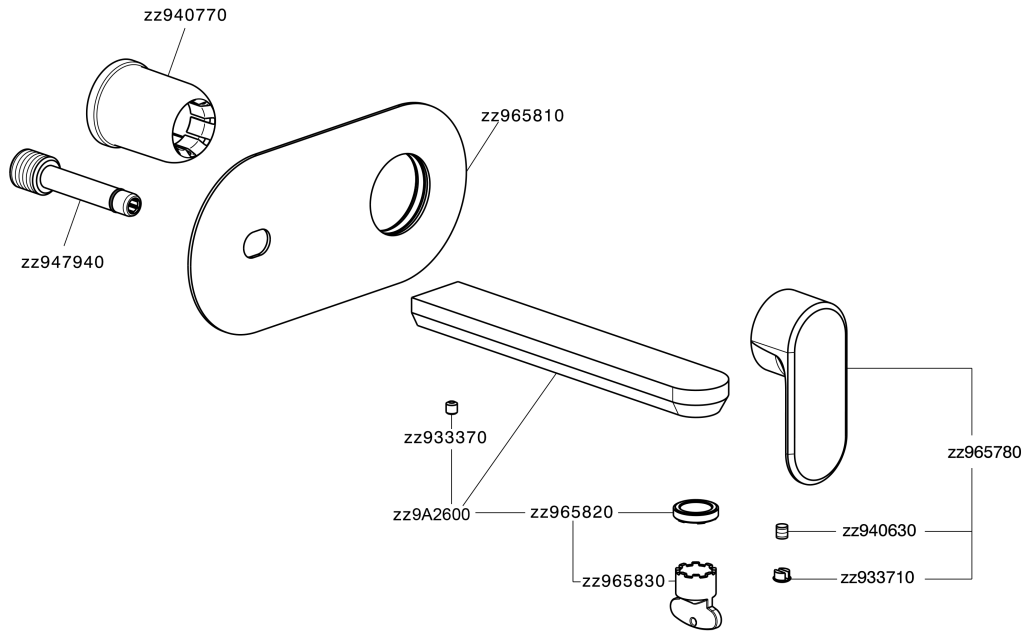

Exposed part for single lever washbasin valve LEVITY_LY005511

LY005511

<https://en.huberitalia.com/exposed-part-for-single-lever-washbasin-valve-levity-ly005511>

Concealed single lever washbasin mixer Easy-Box CONCEALED_ZB002450

ZB002450

<https://en.huberitalia.com/concealed-single-lever-washbasin-mixer-easy-box-concealed-zb002450>

2026-02-24