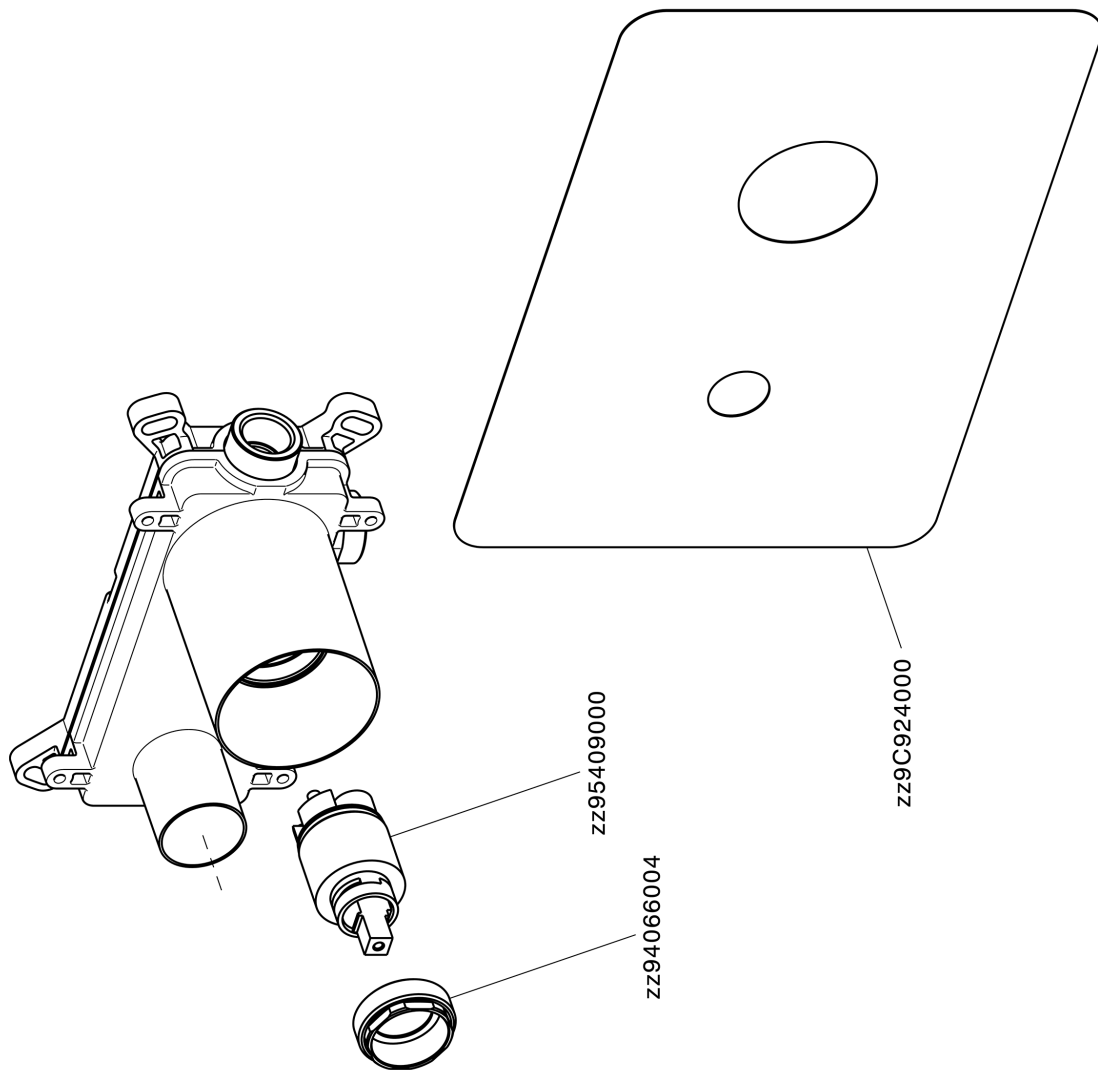

Exposed part for single lever washbasin valve LEVITY_LY005511

LY005511

<https://en.huberitalia.com/exposed-part-for-single-lever-washbasin-valve-levity-ly005511>

Concealed single lever washbasin mixer Easy-Box CONCEALED_ZB002450

ZB002450

<https://en.huberitalia.com/concealed-single-lever-washbasin-mixer-easy-box-concealed-zb002450>

2026-02-24