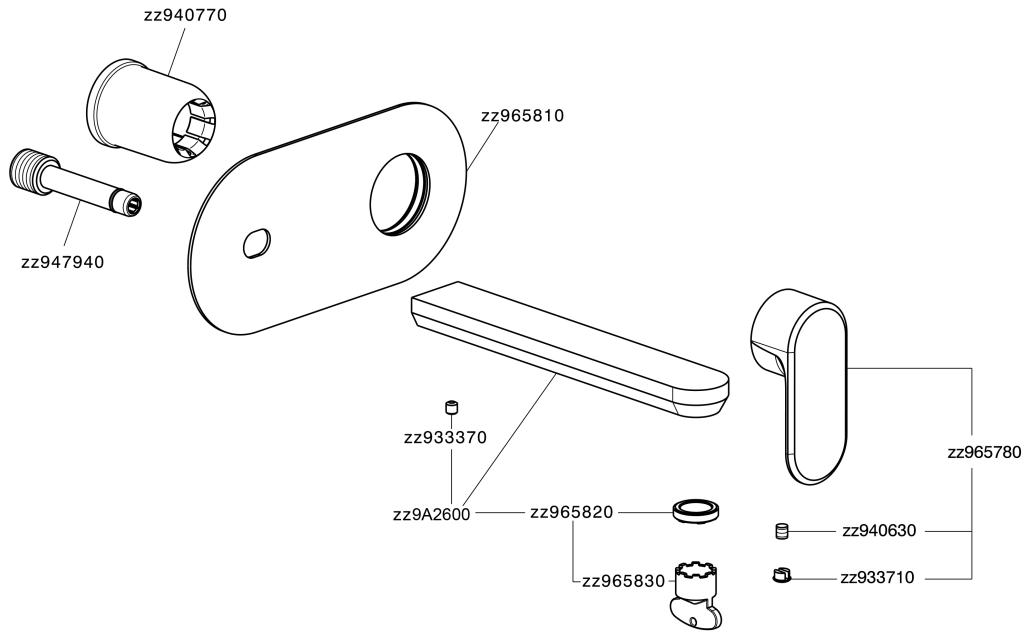

Exposed part for single lever washbasin valve LEVITY_LY005511

LY005511

<https://en.huberitalia.com/exposed-part-for-single-lever-washbasin-valve-levity-ly005511>

Concealed single lever washbasin mixer Easy-Box CONCEALED_ZB002450

ZB002450

<https://en.huberitalia.com/concealed-single-lever-washbasin-mixer-easy-box-concealed-zb002450>

2026-04-28