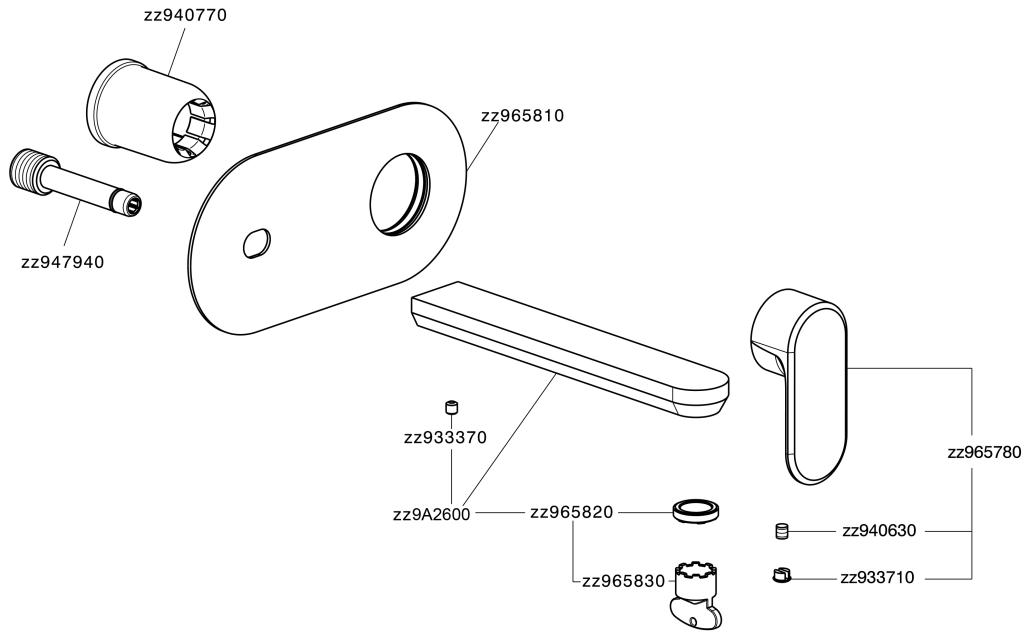

Exposed part for single lever washbasin valve LEVITY_LY005511

LY005511

<https://en.huberitalia.com/exposed-part-for-single-lever-washbasin-valve-levity-ly005511>

Concealed single lever washbasin mixer Easy-Box CONCEALED_ZB002450

ZB002450

<https://en.huberitalia.com/concealed-single-lever-washbasin-mixer-easy-box-concealed-zb002450>

2026-06-09