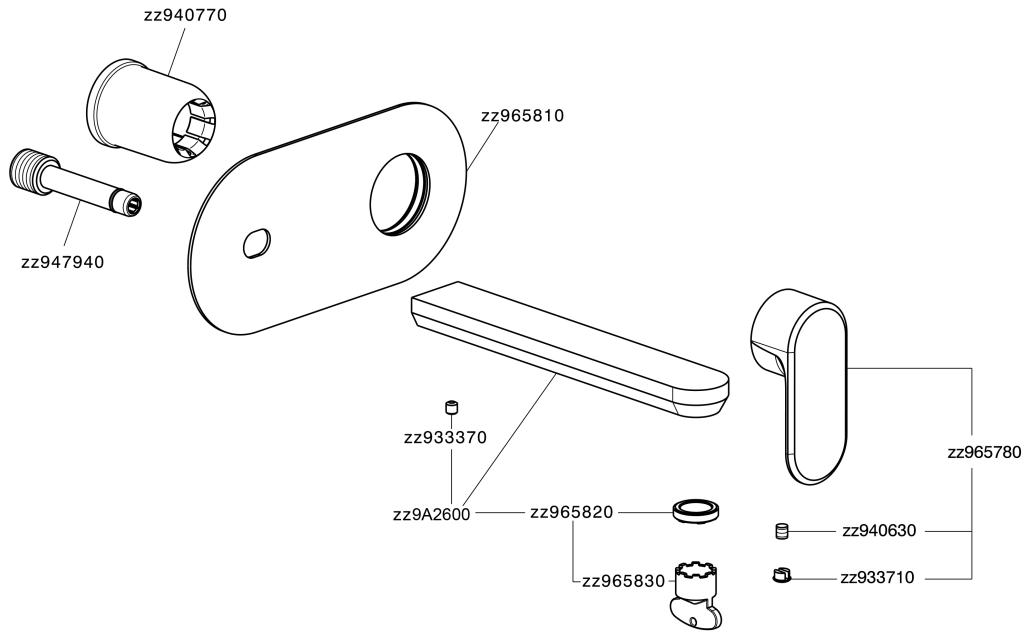

## Exposed part for single lever washbasin valve LEVITY\_LY005511

LY005511

<https://en.huberitalia.com/exposed-part-for-single-lever-washbasin-valve-levity-ly005511>

## Concealed single lever washbasin mixer Easy-Box CONCEALED\_ZB002450

ZB002450

<https://en.huberitalia.com/concealed-single-lever-washbasin-mixer-easy-box-concealed-zb002450>

2026-04-29