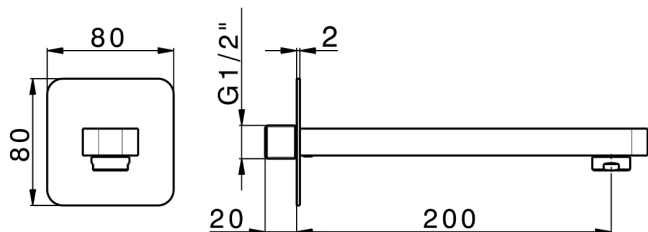

Filler spout PUSH&SHOWER_ZB0G5110

MODEL **ZB0G5110**

Filler spout, 200mm Length, 80x80mm rounded plate, 1/2" M connection

AVAILABLE FINISHINGS

-  **21** 21 Chrome
-  **24** 24 Gold
-  **26** 26 Old Copper
-  **2B** 2B Polished Nickel
-  **2F** 2F Brushed Nickel
-  **2W** 2W Brushed Gold
-  **3W** 3W Brushed Black Titanium
-  **5G** 5G Rose Gold
-  **40** 40 Matt Black