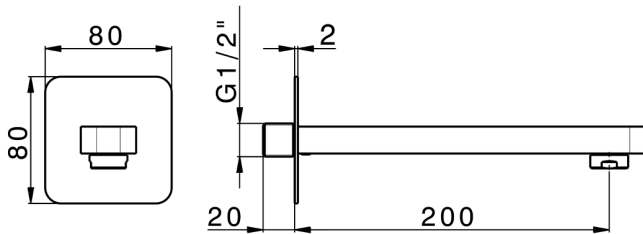

Filler spout PUSH&SHOWER_ZB0G5110

MODEL **ZB0G5110**

Filler spout, 200mm Length, 80x80mm rounded plate, 1/2" M connection

AVAILABLE FINISHINGS

-  **21** 21 Chrome
-  **24** 24 Gold
-  **26** 26 Old Copper
-  **2B** 2B Polished Nickel
-  **2F** 2F Brushed Nickel
-  **2W** 2W Brushed Gold
-  **3W** 3W Brushed Black Titanium
-  **5G** 5G Rose Gold
-  **40** 40 Matt Black