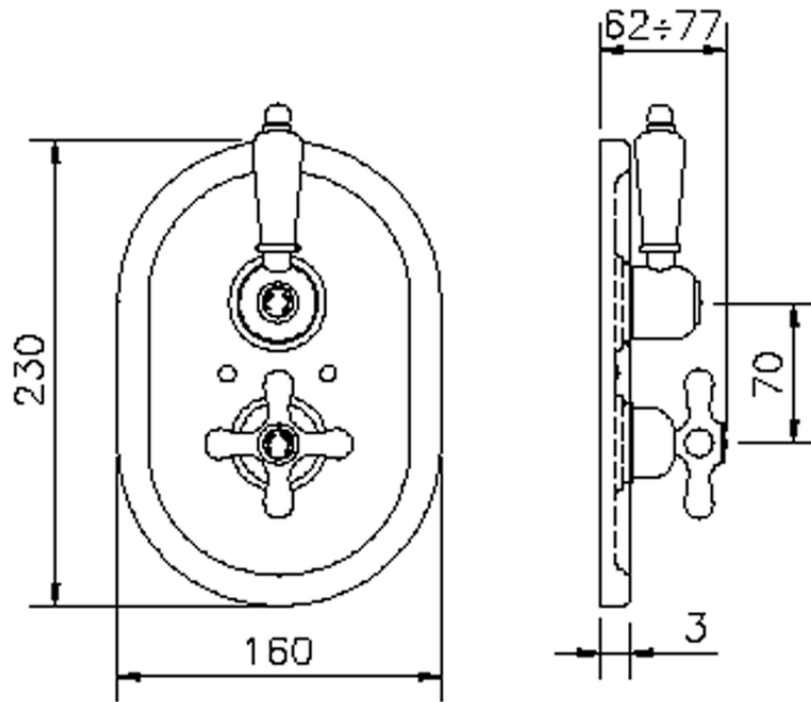

Exposed part for 1-outlet con.thermo.shower valve THERMO_CS007280

CS007280

<https://en.huberitalia.com/exposed-part-for-1-outlet-con-thermo-shower-valve-thermo-cs007280>

ZB007341

<https://en.huberitalia.com/1-outlet-concealed-thermostatic-shower-valve-concealed-zb007341>

ZB007281

<https://en.huberitalia.com/1-outlet-concealed-thermostatic-shower-valve-concealed-zb007281>

2026-04-10