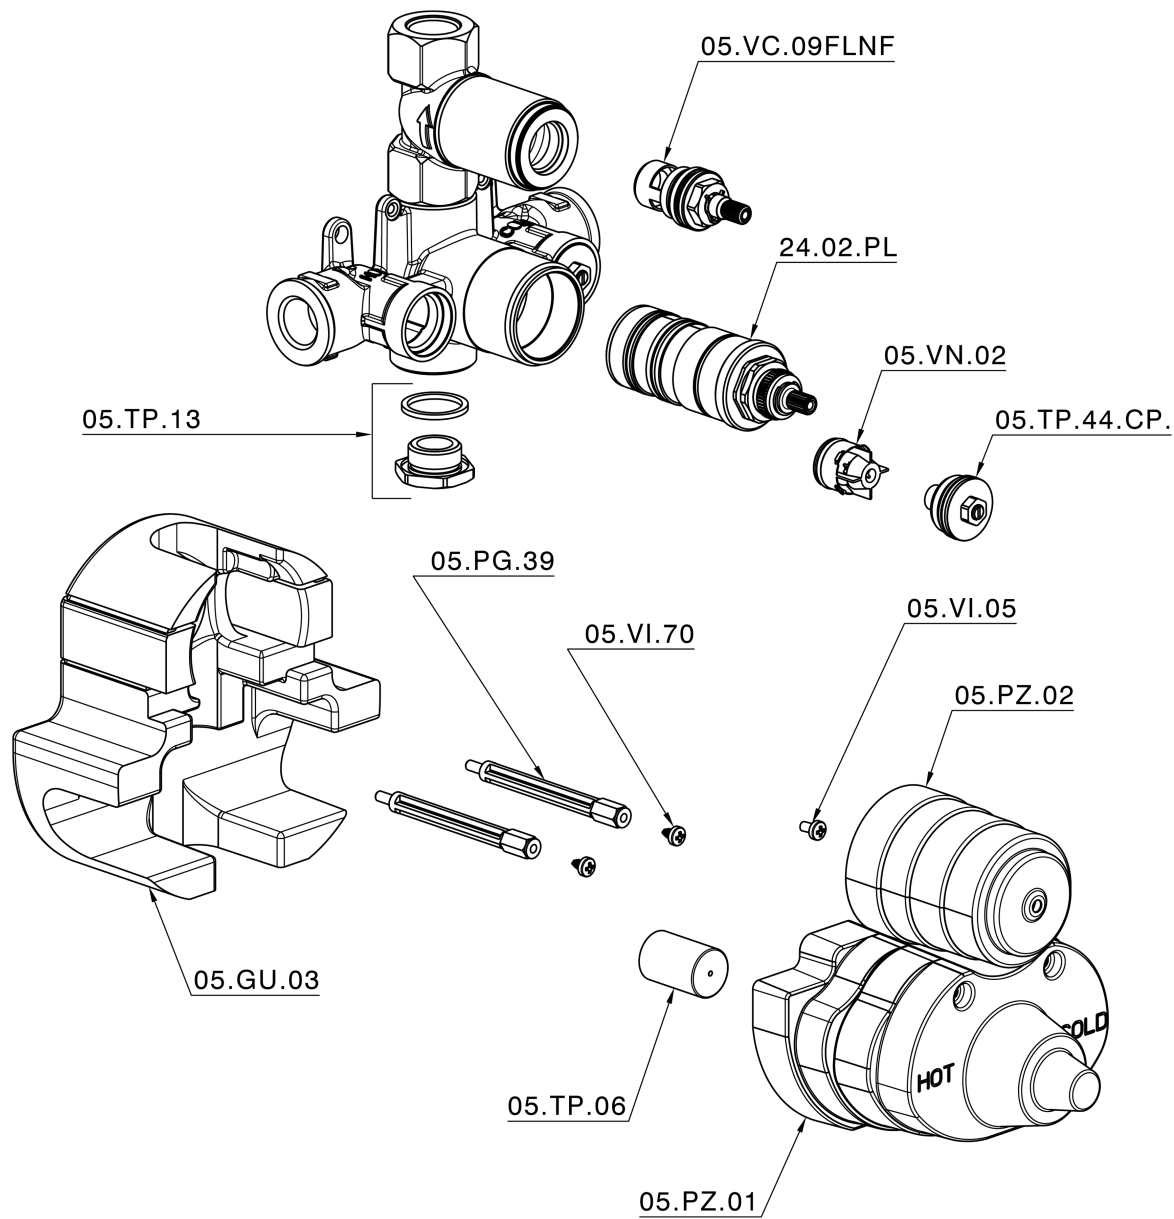

Exposed part for 1-outlet con.thermo.shower valve THERMO_CS007280

CS007280

<https://en.huberitalia.com/exposed-part-for-1-outlet-con-thermo-shower-valve-thermo-cs007280>

1-outlet Concealed thermostatic shower valve CONCEALED_ZB007341

ZB007341

<https://en.huberitalia.com/1-outlet-concealed-thermostatic-shower-valve-concealed-zb007341>

1-outlet Concealed thermostatic shower valve CONCEALED_ZB007281

ZB007281

<https://en.huberitalia.com/1-outlet-concealed-thermostatic-shower-valve-concealed-zb007281>