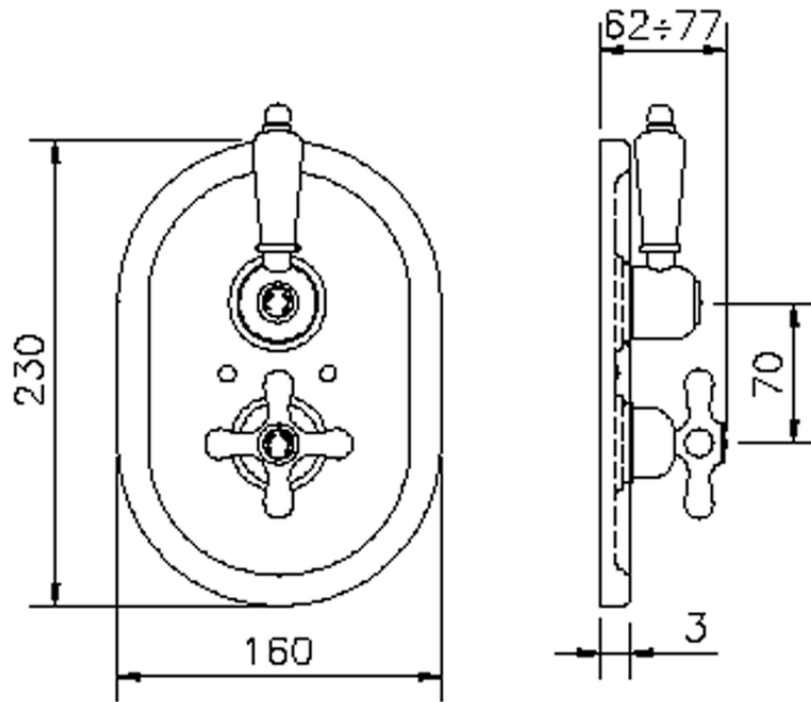

Exposed part for 1-outlet con.thermo.shower valve THERMO_CS007280

CS007280

<https://en.huberitalia.com/exposed-part-for-1-outlet-con-thermo-shower-valve-thermo-cs007280>

ZB007341

<https://en.huberitalia.com/1-outlet-concealed-thermostatic-shower-valve-concealed-zb007341>

ZB007281

<https://en.huberitalia.com/1-outlet-concealed-thermostatic-shower-valve-concealed-zb007281>

2026-05-02