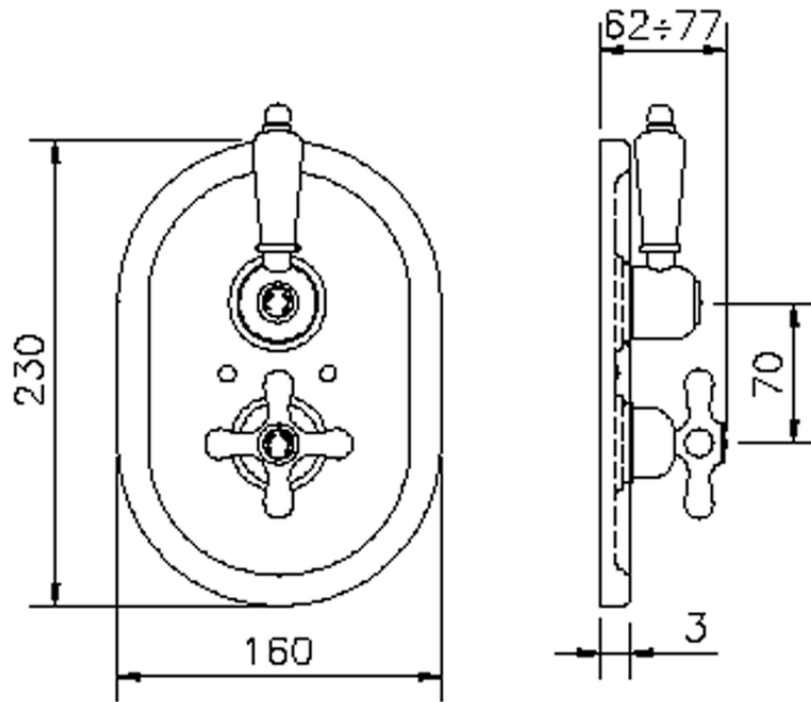

Exposed part for 1-outlet con.thermo.shower valve THERMO_CS007280

CS007280

<https://en.huberitalia.com/exposed-part-for-1-outlet-con-thermo-shower-valve-thermo-cs007280>

ZB007341

<https://en.huberitalia.com/1-outlet-concealed-thermostatic-shower-valve-concealed-zb007341>

ZB007281

<https://en.huberitalia.com/1-outlet-concealed-thermostatic-shower-valve-concealed-zb007281>

2026-05-25