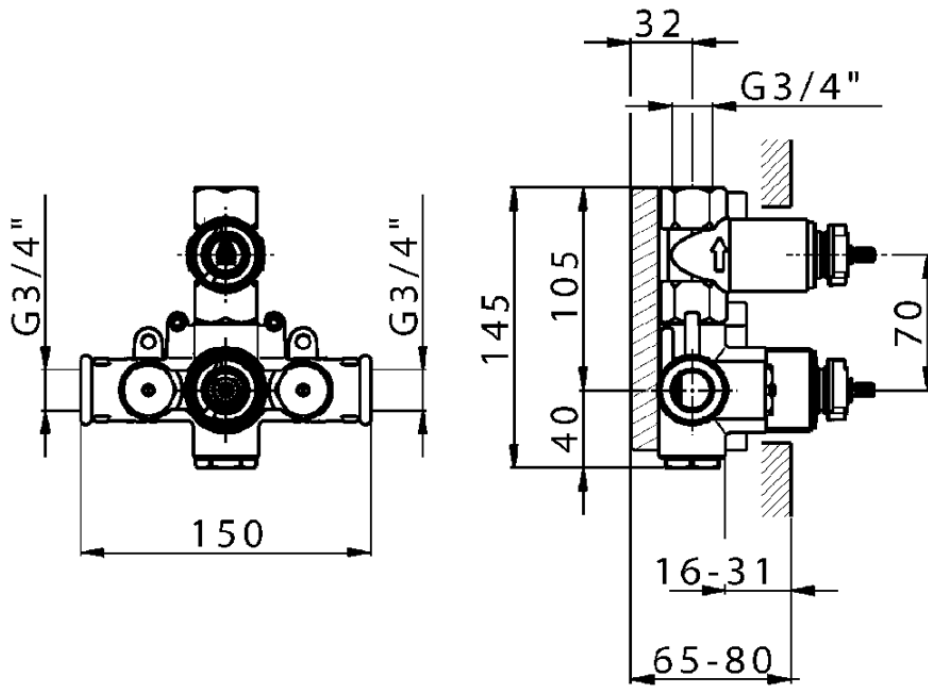

Exposed part for 1-outlet con.thermo.shower valve THERMO_CS007280

CS007280

<https://en.huberitalia.com/exposed-part-for-1-outlet-con-thermo-shower-valve-thermo-cs007280>

ZB007341

<https://en.huberitalia.com/1-outlet-concealed-thermostatic-shower-valve-concealed-zb007341>

ZB007281

<https://en.huberitalia.com/1-outlet-concealed-thermostatic-shower-valve-concealed-zb007281>

2026-05-02