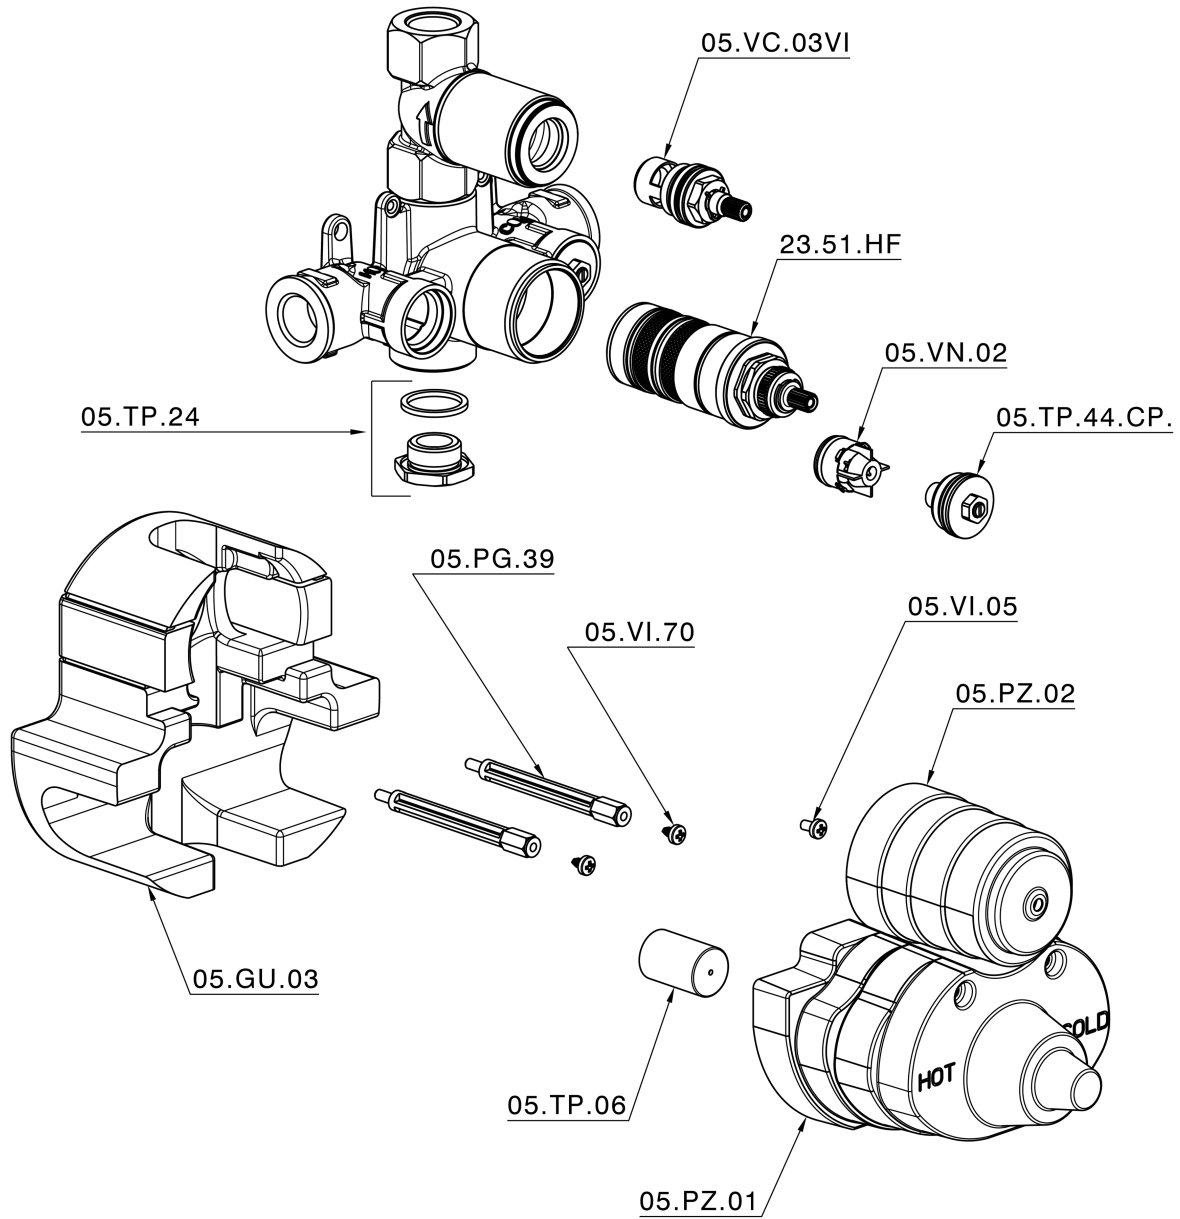

Exposed part for 1-outlet con.thermo.shower valve THERMO_CS007280

CS007280

<https://en.huberitalia.com/exposed-part-for-1-outlet-con-thermo-shower-valve-thermo-cs007280>

1-outlet Concealed thermostatic shower valve CONCEALED_ZB007341

ZB007341

<https://en.huberitalia.com/1-outlet-concealed-thermostatic-shower-valve-concealed-zb007341>

1-outlet Concealed thermostatic shower valve CONCEALED_ZB007281

ZB007281

<https://en.huberitalia.com/1-outlet-concealed-thermostatic-shower-valve-concealed-zb007281>