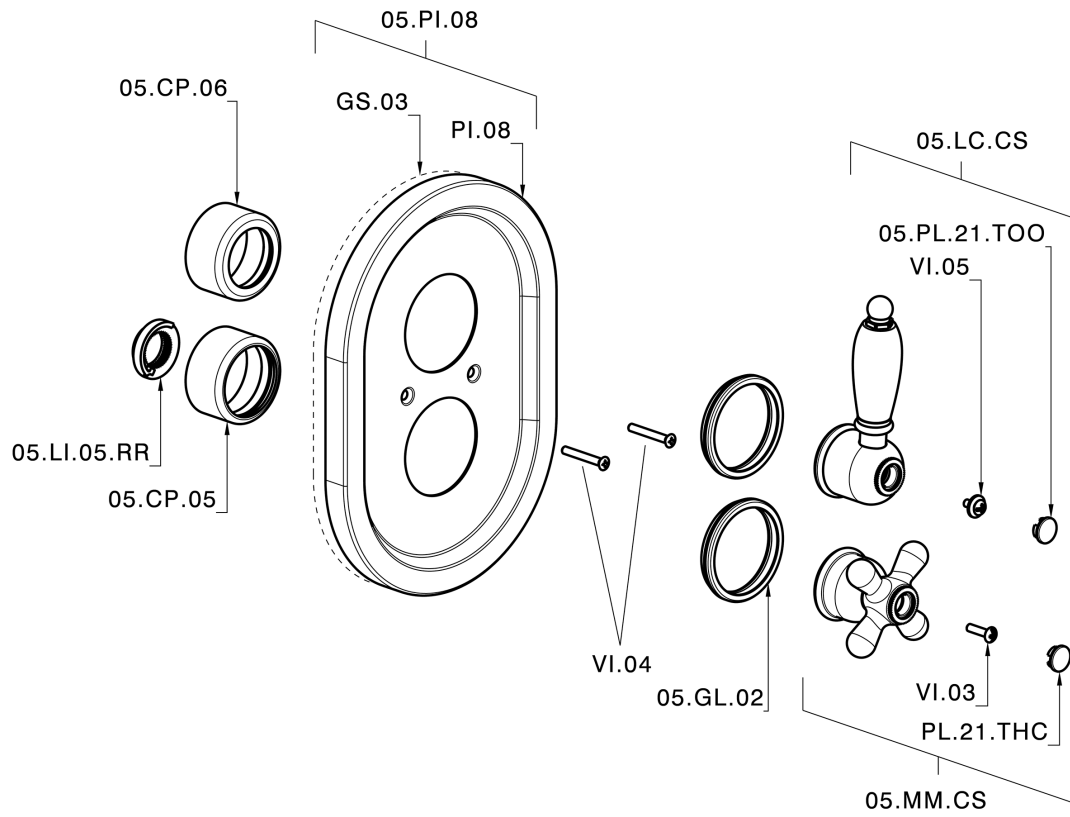

## Exposed part for 1-outlet con.thermo.shower valve THERMO\_CS007280

CS007280

<https://en.huberitalia.com/exposed-part-for-1-outlet-con-thermo-shower-valve-thermo-cs007280>

## 1-outlet Concealed thermostatic shower valve CONCEALED\_ZB007341

ZB007341

<https://en.huberitalia.com/1-outlet-concealed-thermostatic-shower-valve-concealed-zb007341>

## 1-outlet Concealed thermostatic shower valve CONCEALED\_ZB007281

ZB007281

<https://en.huberitalia.com/1-outlet-concealed-thermostatic-shower-valve-concealed-zb007281>

2026-04-08