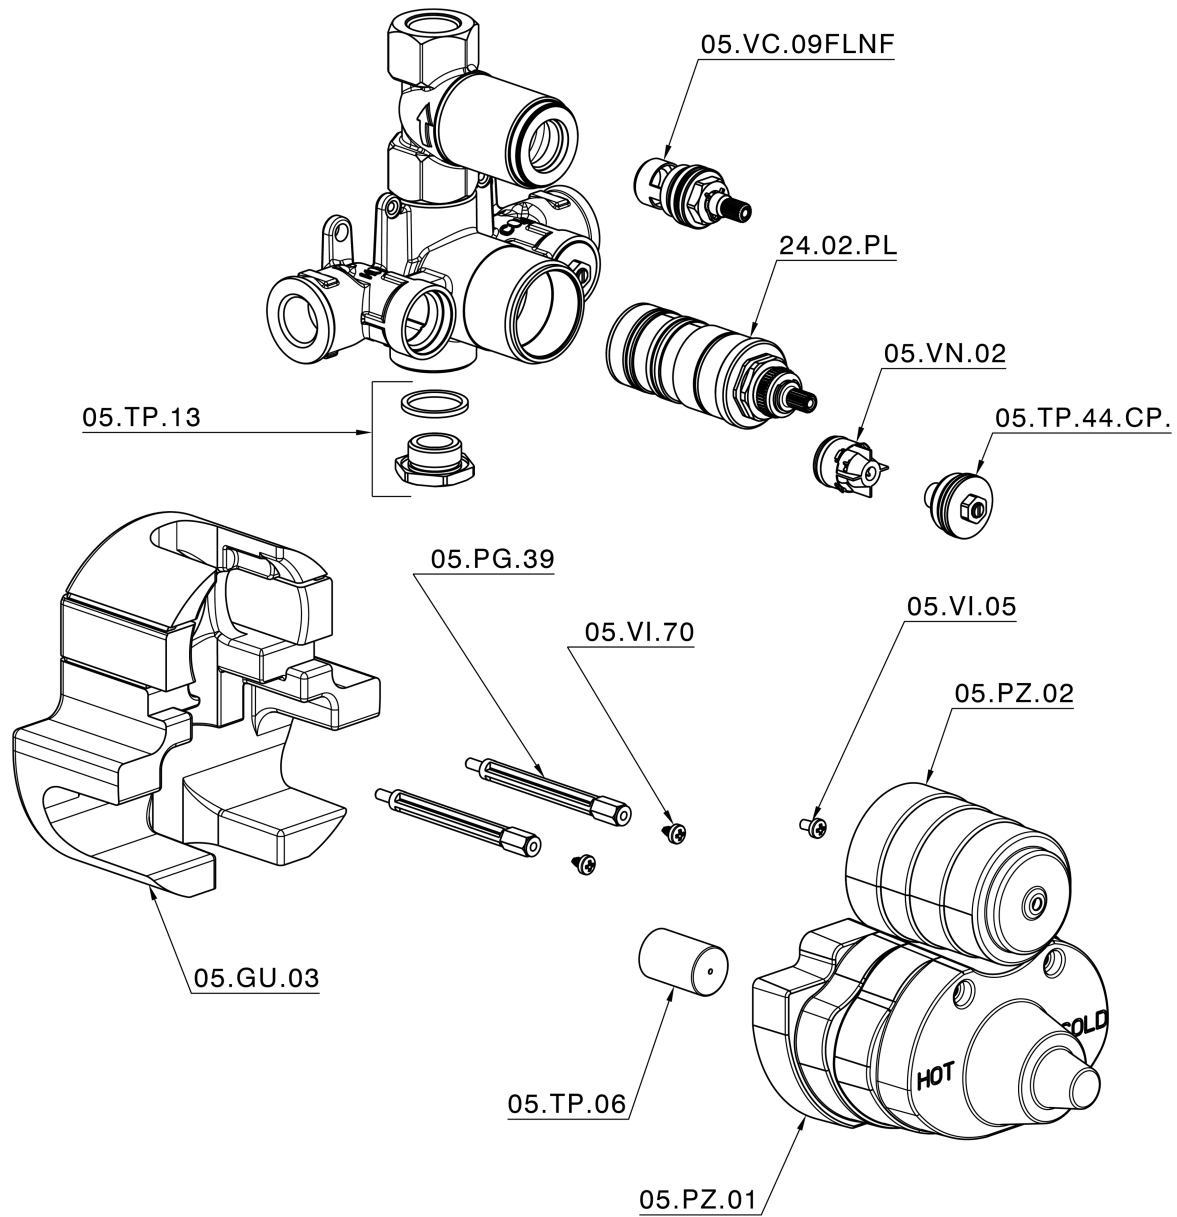

## Exposed part for 1-outlet con.thermo.shower valve THERMO\_CS007280

CS007280

<https://en.huberitalia.com/exposed-part-for-1-outlet-con-thermo-shower-valve-thermo-cs007280>

## 1-outlet Concealed thermostatic shower valve CONCEALED\_ZB007341

ZB007341

<https://en.huberitalia.com/1-outlet-concealed-thermostatic-shower-valve-concealed-zb007341>

## 1-outlet Concealed thermostatic shower valve CONCEALED\_ZB007281

ZB007281

<https://en.huberitalia.com/1-outlet-concealed-thermostatic-shower-valve-concealed-zb007281>

2026-06-26