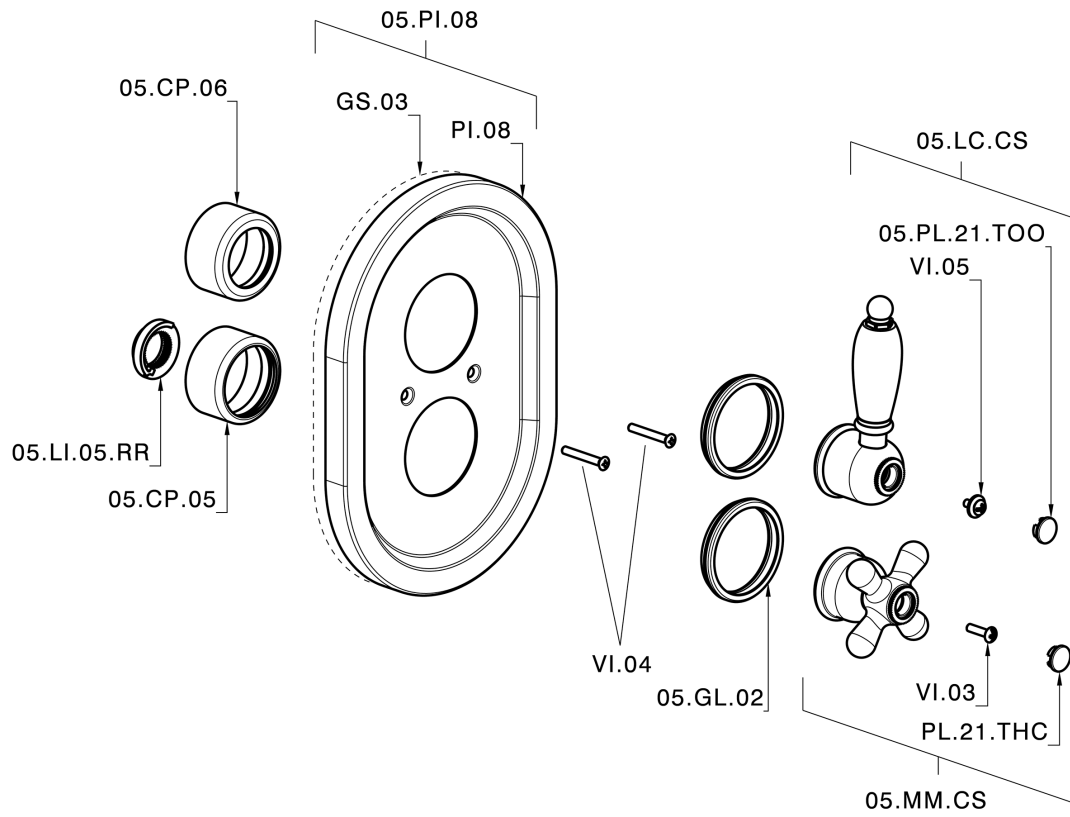

## Exposed part for 1-outlet con.thermo.shower valve THERMO\_CS007280

CS007280

<https://en.huberitalia.com/exposed-part-for-1-outlet-con-thermo-shower-valve-thermo-cs007280>

## 1-outlet Concealed thermostatic shower valve CONCEALED\_ZB007341

ZB007341

<https://en.huberitalia.com/1-outlet-concealed-thermostatic-shower-valve-concealed-zb007341>

## 1-outlet Concealed thermostatic shower valve CONCEALED\_ZB007281

ZB007281

<https://en.huberitalia.com/1-outlet-concealed-thermostatic-shower-valve-concealed-zb007281>

2026-06-26