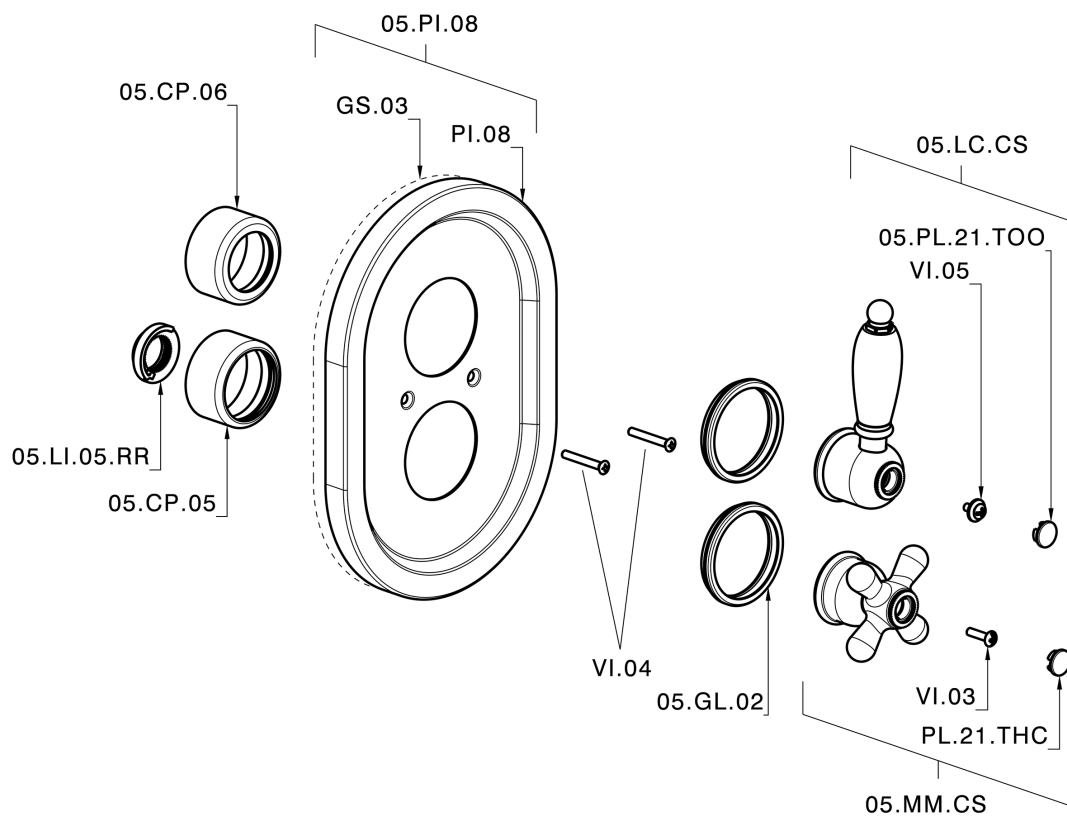

Exposed part for 1-outlet con.thermo.shower valve THERMO_CS007280

CS007280

<https://en.huberitalia.com/exposed-part-for-1-outlet-con-thermo-shower-valve-thermo-cs007280>

1-outlet Concealed thermostatic shower valve CONCEALED_ZB007341

ZB007341

<https://en.huberitalia.com/1-outlet-concealed-thermostatic-shower-valve-concealed-zb007341>

1-outlet Concealed thermostatic shower valve CONCEALED_ZB007281

ZB007281

<https://en.huberitalia.com/1-outlet-concealed-thermostatic-shower-valve-concealed-zb007281>