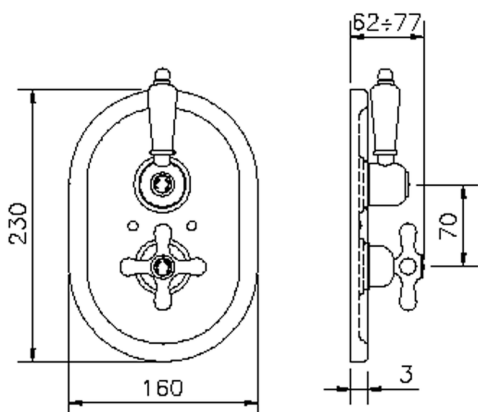

Exposed part for 1-outlet con.thermo.shower valve THERMO_CS007280

MODEL **CS007280**

Exposed part for 1-outlet con.thermo.shower valve, stop valve, without concealed part, for items ZB007281-ZB007341

AVAILABLE FINISHINGS

Exposed part for 1-outlet con.thermo.shower valve THERMO_CS007280

CS007280

<https://en.huberitalia.com/exposed-part-for-1-outlet-con-thermo-shower-valve-thermo-cs007280>

1-outlet Concealed thermostatic shower valve **CONCEALED_ZB007341**