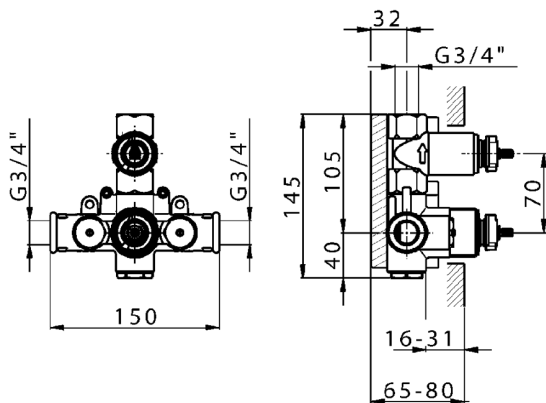

## Exposed part for 1-outlet con.thermo.shower valve THERMO\_CS007280

CS007280

<https://en.huberitalia.com/exposed-part-for-1-outlet-con-thermo-shower-valve-thermo-cs007280>

1-outlet Concealed thermostatic shower valve **CONCEALED\_ZB007341**

MODEL **ZB007341**

1-outlet Concealed thermostatic shower valve, stopvalve with 3/4" outlet, without trim kit

AVAILABLE FINISHINGS

 **04** 04 Without finishing

CHARACTERISTICS

Installation	<b>Concealed</b>
Cartridge Spare Parts	<b>23.51A.HF</b>
<b>HF Thermostatic Valve</b>	
Concealed	<b>1</b>