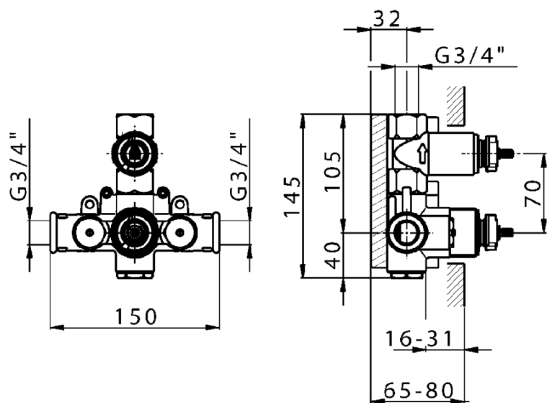

## Exposed part for 1-outlet con.thermo.shower valve THERMO\_CS007280

CS007280

<https://en.huberitalia.com/exposed-part-for-1-outlet-con-thermo-shower-valve-thermo-cs007280>

1-outlet Concealed thermostatic shower valve **CONCEALED\_ZB007341**

MODEL **ZB007341**

1-outlet Concealed thermostatic shower valve, stopvalve with 3/4" outlet, without trim kit

AVAILABLE FINISHINGS

 **04** 04 Without finishing

CHARACTERISTICS

Installation	<b>Concealed</b>
Cartridge Spare Parts	<b>23.51A.HF</b>
<b>HF Thermostatic Valve</b>	
Concealed	<b>1</b>