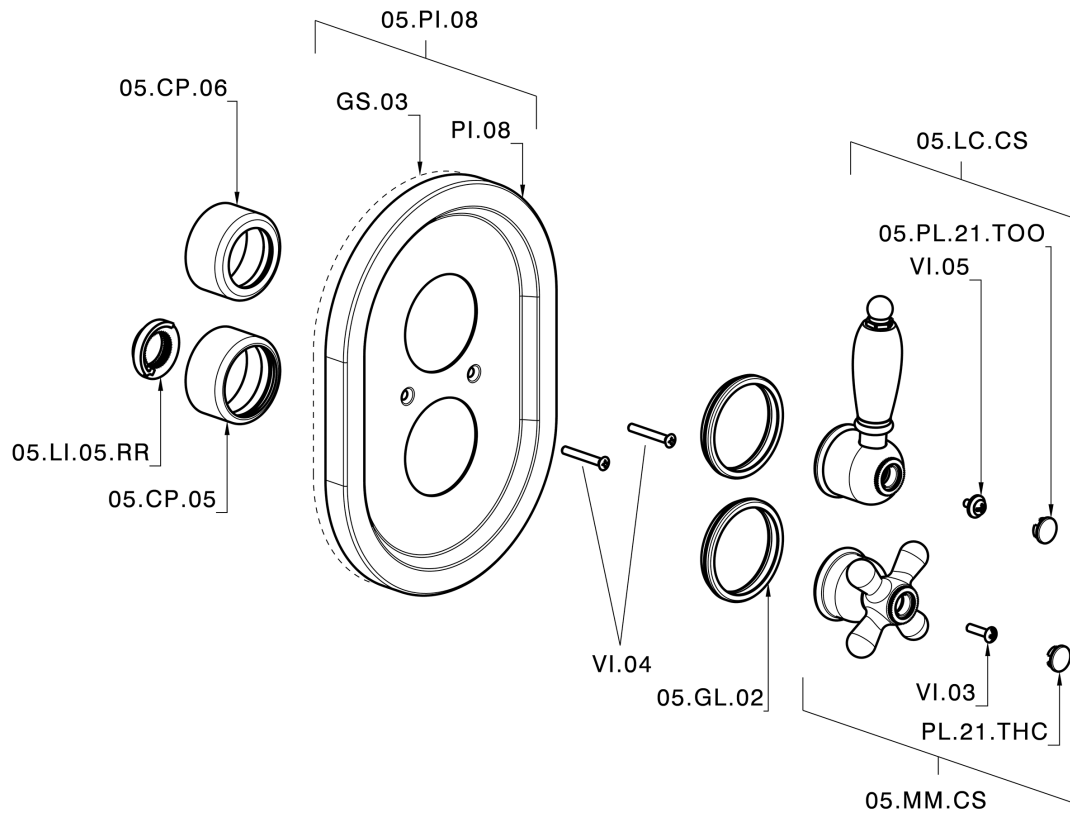

Exposed part for 1-outlet con.thermo.shower valve THERMO_CS007280

CS007280

<https://en.huberitalia.com/exposed-part-for-1-outlet-con-thermo-shower-valve-thermo-cs007280>