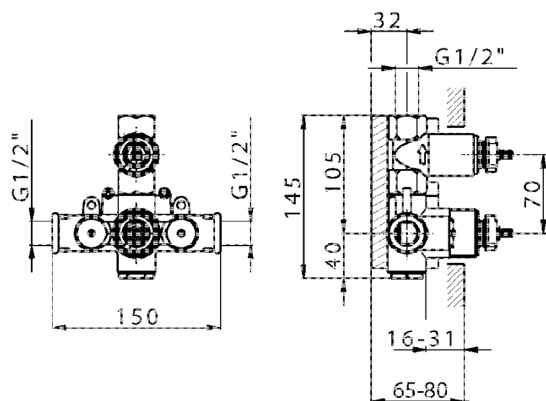

1-outlet Concealed thermostatic shower valve CONCEALED_ZB007281

MODEL **ZB007281**

1-outlet Concealed thermostatic shower valve, Stopvalve with 1/2" outlet, without trim kit

AVAILABLE FINISHINGS

04 04 Without finishing

CHARACTERISTICS

Installation **Concealed**

Cartridge Spare Parts **24.04A.PP**

8x20 Plus P Thermostatic Valve

Concealed **1**

Thermostatic

The Huber thermostatic is your personal water manager, helping you to handle, control and save water and energy.

2026-04-09