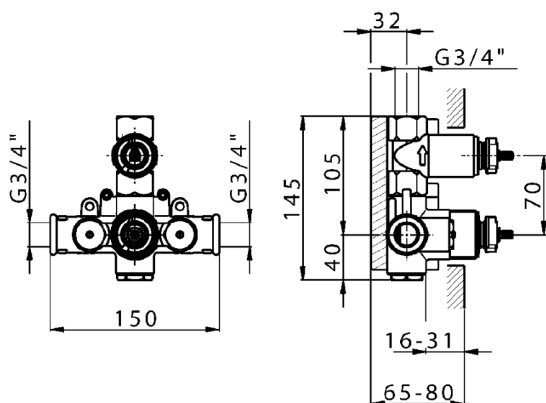

Exposed part for 1-outlet con.thermo.shower valve THERMO_CS007280

MODEL **CS007280**

Exposed part for 1-outlet con.thermo.shower valve, stop valve, without concealed part, for items ZB007281-ZB007341

AVAILABLE FINISHINGS

Exposed part for 1-outlet con.thermo.shower valve THERMO_CS007280

CS007280

<https://en.huberitalia.com/exposed-part-for-1-outlet-con-thermo-shower-valve-thermo-cs007280>

1-outlet Concealed thermostatic shower valve **CONCEALED_ZB007341**

MODEL **ZB007341**

1-outlet Concealed thermostatic shower valve, stopvalve with 3/4" outlet, without trim kit

AVAILABLE FINISHINGS

04 04 Without finishing

CHARACTERISTICS

Installation	Concealed
Cartridge Spare Parts	23.51A.HF
HF Thermostatic Valve	
Concealed	1