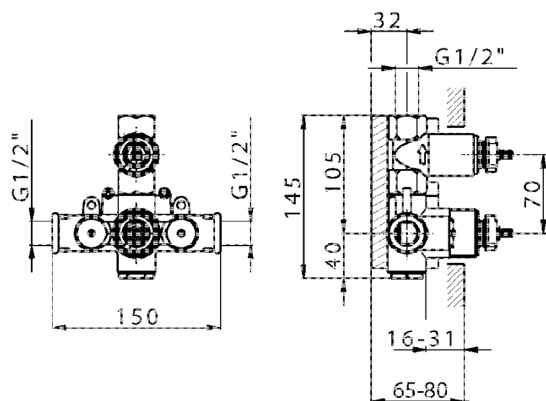

## 1-outlet Concealed thermostatic shower valve CONCEALED\_ZB007281

MODEL **ZB007281**

1-outlet Concealed thermostatic shower valve, Stopvalve with 1/2" outlet, without trim kit

AVAILABLE FINISHINGS

**04** 04 Without finishing

CHARACTERISTICS

Installation **Concealed**

Cartridge Spare Parts **24.04A.PP**

**8x20 Plus P Thermostatic Valve**

Concealed **1**