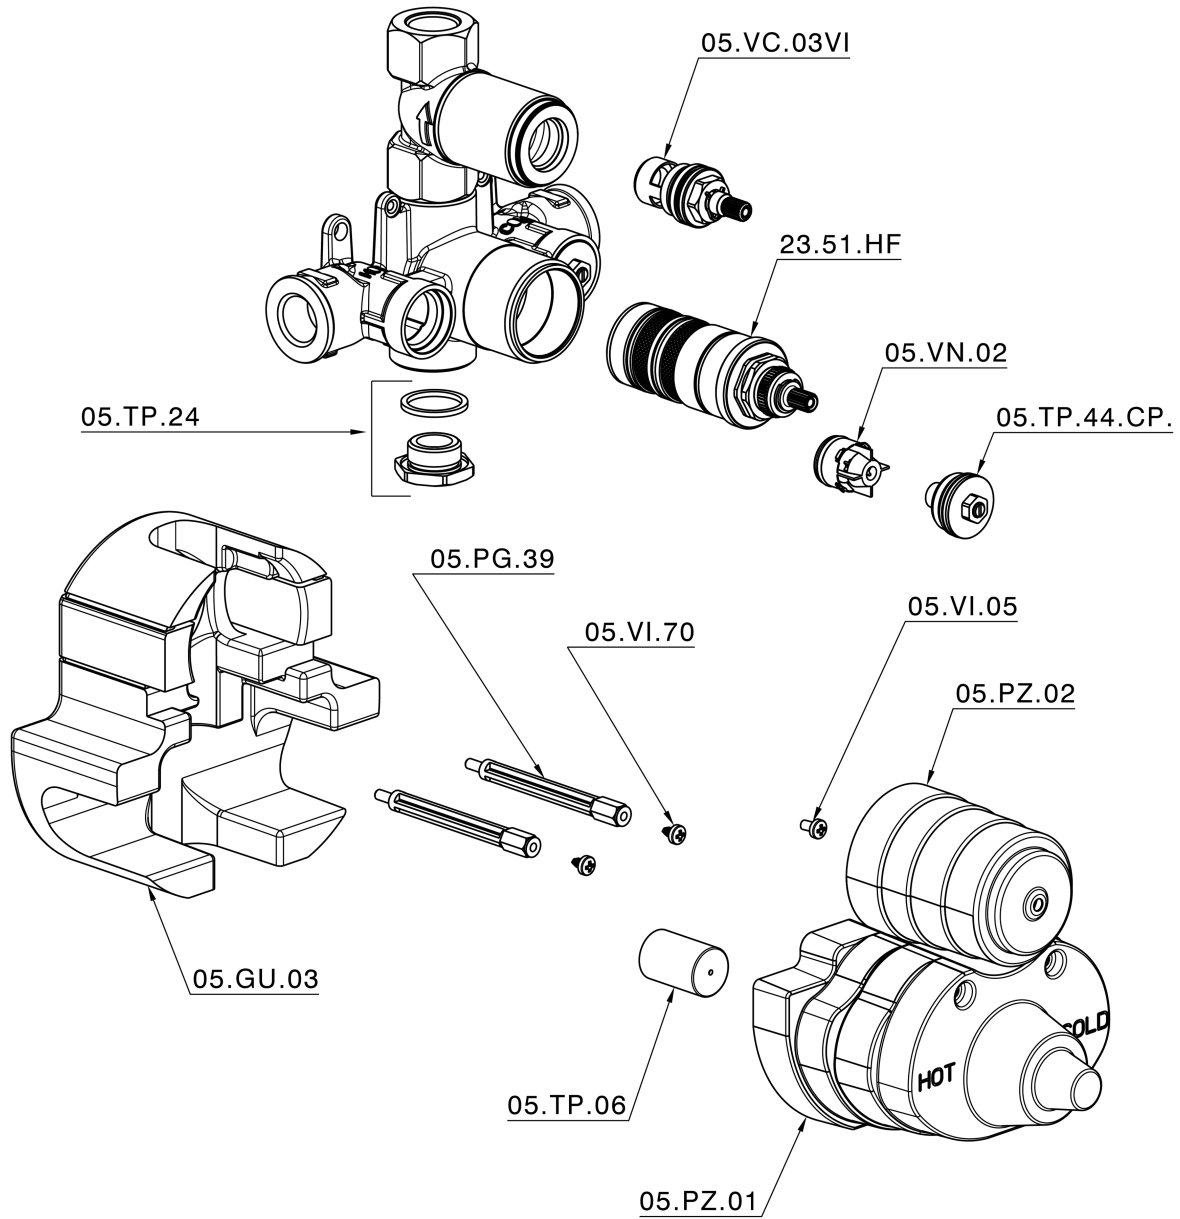

## Exposed part for 1-outlet con.thermo.shower valve THERMO\_CS007280

CS007280

<https://en.huberitalia.com/exposed-part-for-1-outlet-con-thermo-shower-valve-thermo-cs007280>

## 1-outlet Concealed thermostatic shower valve CONCEALED\_ZB007341

ZB007341

<https://en.huberitalia.com/1-outlet-concealed-thermostatic-shower-valve-concealed-zb007341>

## 1-outlet Concealed thermostatic shower valve CONCEALED\_ZB007281

ZB007281

<https://en.huberitalia.com/1-outlet-concealed-thermostatic-shower-valve-concealed-zb007281>

2026-06-10