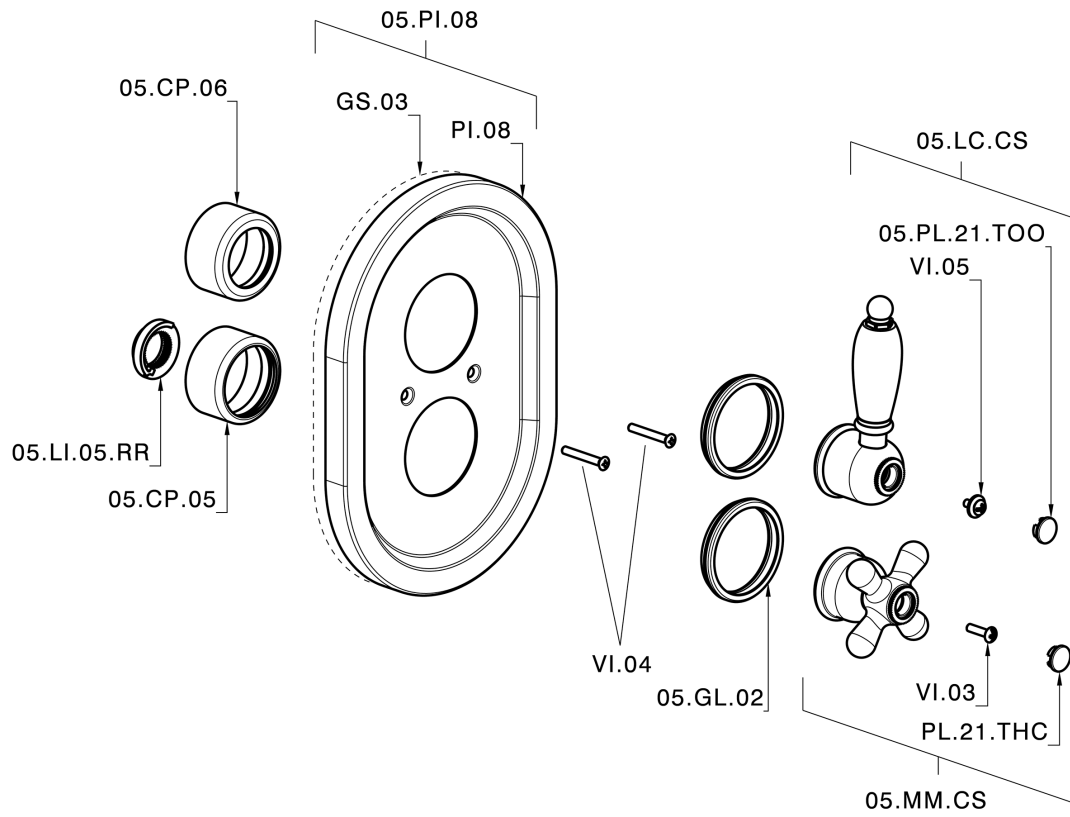

## Exposed part for 1-outlet con.thermo.shower valve THERMO\_CS007280

CS007280

<https://en.huberitalia.com/exposed-part-for-1-outlet-con-thermo-shower-valve-thermo-cs007280>

## 1-outlet Concealed thermostatic shower valve CONCEALED\_ZB007341

ZB007341

<https://en.huberitalia.com/1-outlet-concealed-thermostatic-shower-valve-concealed-zb007341>

## 1-outlet Concealed thermostatic shower valve CONCEALED\_ZB007281

ZB007281

<https://en.huberitalia.com/1-outlet-concealed-thermostatic-shower-valve-concealed-zb007281>

2026-06-10