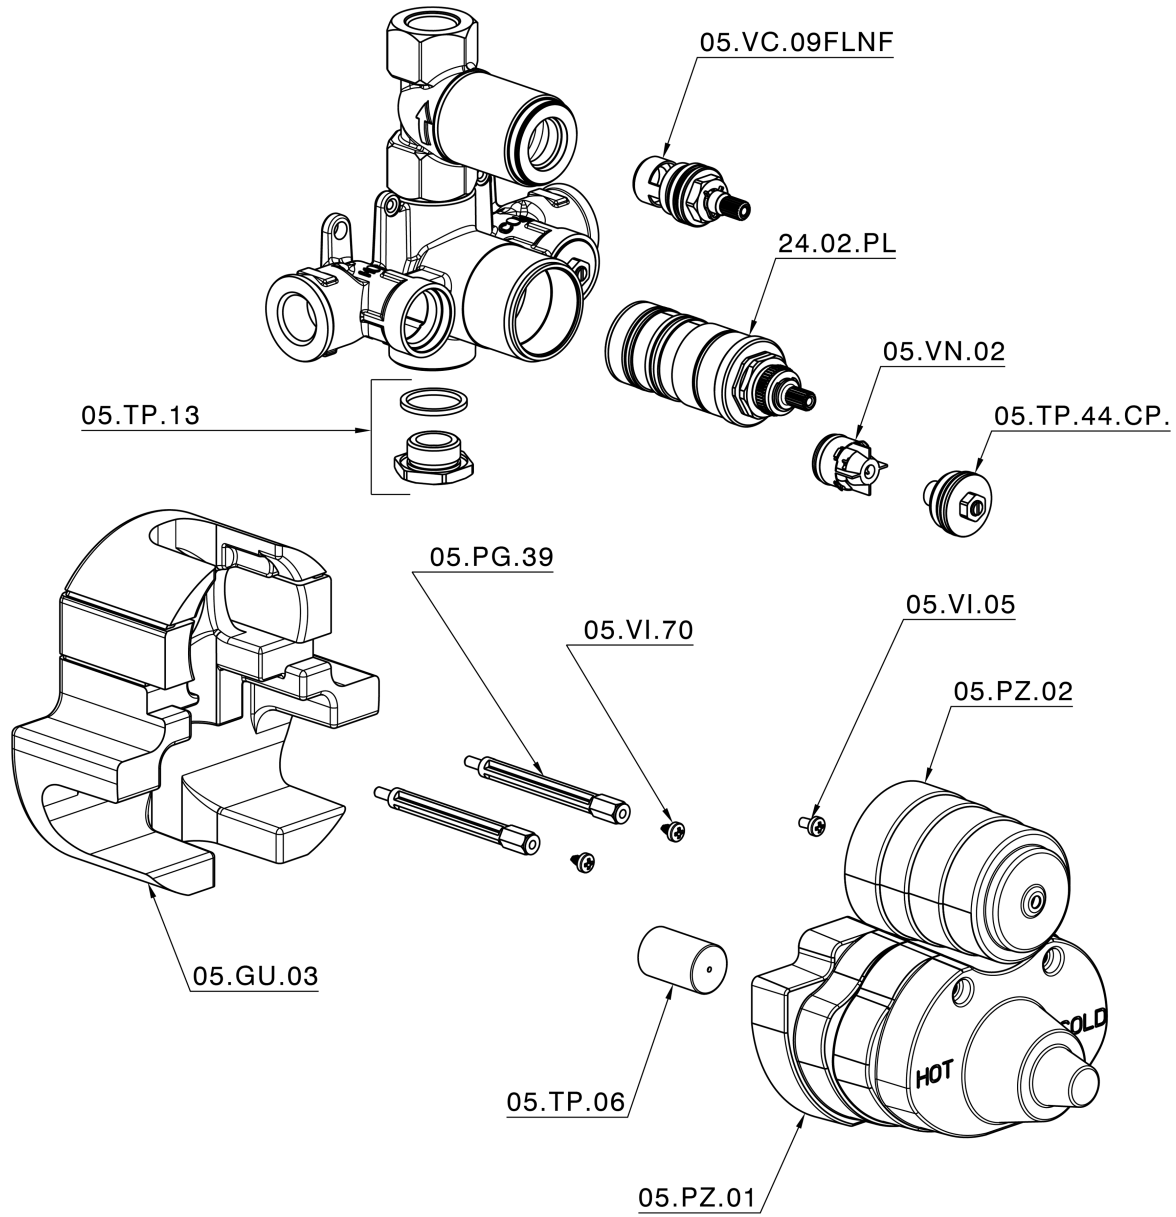

## Exposed part for 1-outlet con.thermo.shower valve THERMO\_CS007280

CS007280

<https://en.huberitalia.com/exposed-part-for-1-outlet-con-thermo-shower-valve-thermo-cs007280>

## 1-outlet Concealed thermostatic shower valve CONCEALED\_ZB007341

ZB007341

<https://en.huberitalia.com/1-outlet-concealed-thermostatic-shower-valve-concealed-zb007341>

## 1-outlet Concealed thermostatic shower valve CONCEALED\_ZB007281

ZB007281

<https://en.huberitalia.com/1-outlet-concealed-thermostatic-shower-valve-concealed-zb007281>

2026-06-10