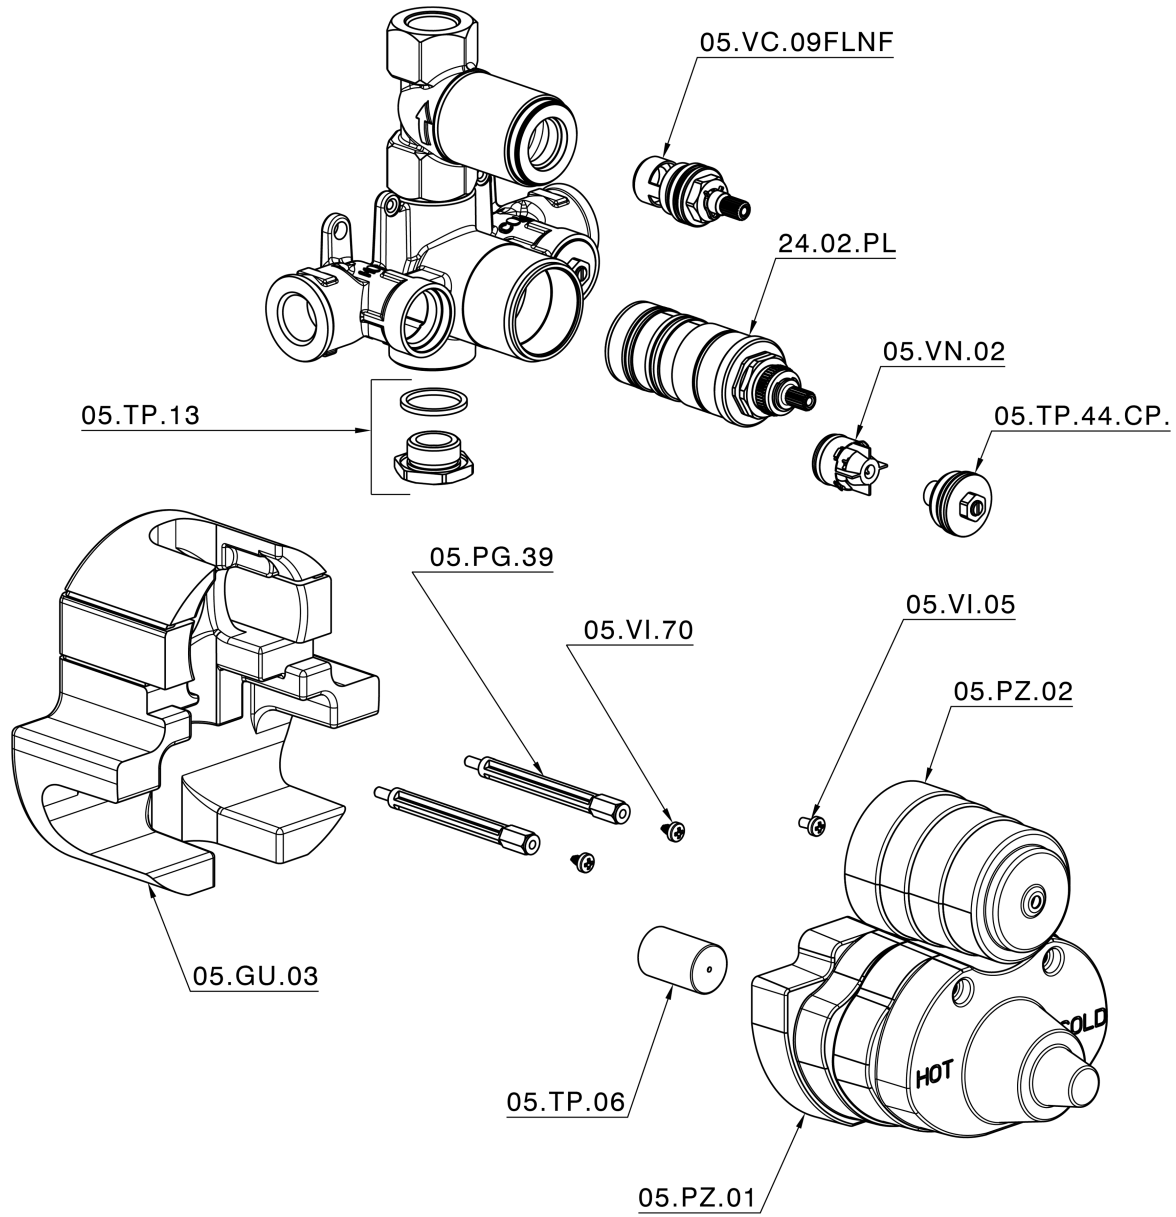

Exposed part for 1-outlet con.thermo.shower valve THERMO_CS007280

CS007280

<https://en.huberitalia.com/exposed-part-for-1-outlet-con-thermo-shower-valve-thermo-cs007280>

1-outlet Concealed thermostatic shower valve CONCEALED_ZB007341

ZB007341

<https://en.huberitalia.com/1-outlet-concealed-thermostatic-shower-valve-concealed-zb007341>

1-outlet Concealed thermostatic shower valve CONCEALED_ZB007281

ZB007281

<https://en.huberitalia.com/1-outlet-concealed-thermostatic-shower-valve-concealed-zb007281>