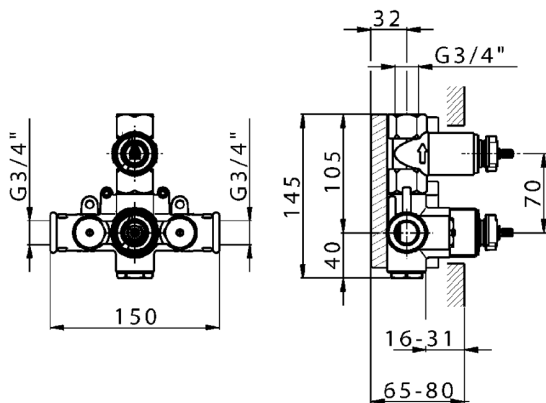

Exposed part for 1-outlet con.thermo.shower valve THERMO_CS007280

MODEL **CS007280**

Exposed part for 1-outlet con.thermo.shower valve, stop valve, without concealed part, for items ZB007281-ZB007341

AVAILABLE FINISHINGS

Exposed part for 1-outlet con.thermo.shower valve THERMO_CS007280

1-outlet Concealed thermostatic shower valve **CONCEALED_ZB007341**

MODEL **ZB007341**

1-outlet Concealed thermostatic shower valve, stopvalve with 3/4" outlet, without trim kit

AVAILABLE FINISHINGS

04 04 Without finishing

CHARACTERISTICS

Installation	Concealed
Cartridge Spare Parts	23.51A.HF
HF Thermostatic Valve	
Concealed	1

Thermostatic

The Huber thermostatic is your personal water manager, helping you to handle, control and save water and energy.

1-outlet Concealed thermostatic shower valve CONCEALED_ZB007281

MODEL **ZB007281**

1-outlet Concealed thermostatic shower valve, Stopvalve with 1/2" outlet, without trim kit

AVAILABLE FINISHINGS

04 04 Without finishing