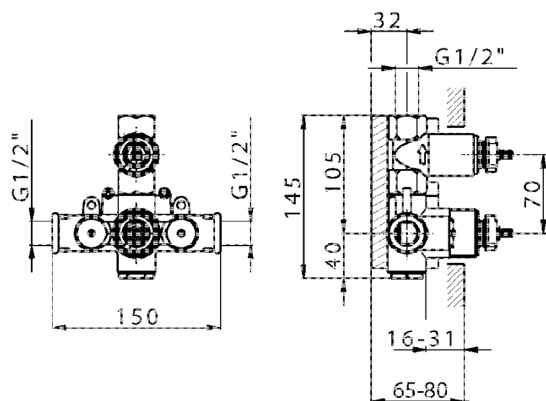

1-outlet Concealed thermostatic shower valve CONCEALED_ZB007281

MODEL **ZB007281**

1-outlet Concealed thermostatic shower valve, Stopvalve with 1/2" outlet, without trim kit

AVAILABLE FINISHINGS

04 04 Without finishing

CHARACTERISTICS

Installation **Concealed**

Cartridge Spare Parts **24.04A.PP**

8x20 Plus P Thermostatic Valve

Concealed **1**

Thermostatic

The Huber thermostatic is your personal water manager, helping you to handle, control and save water and energy.

2026-04-08