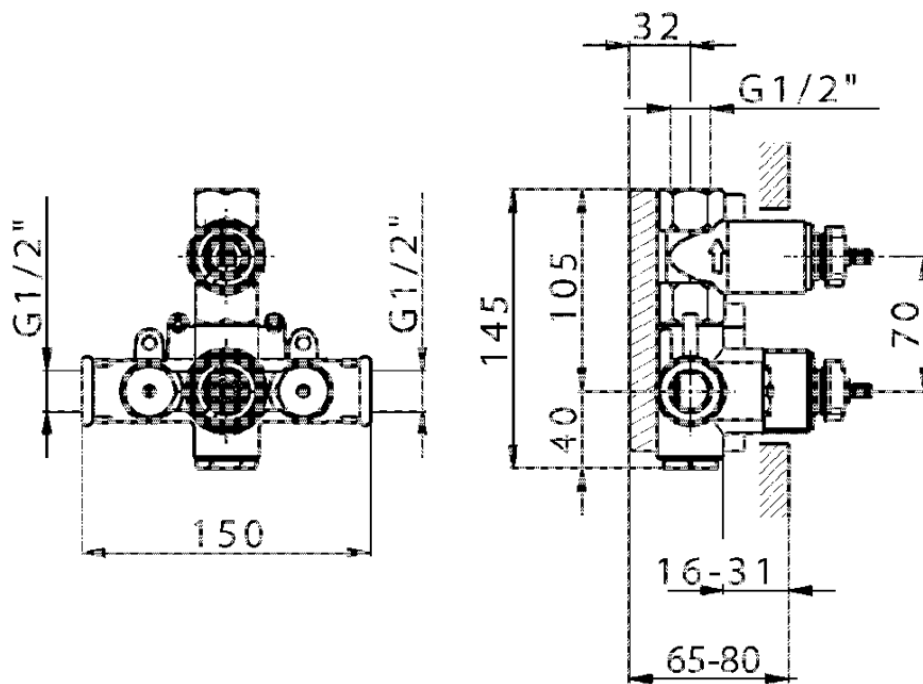

Exposed part for 1-outlet con.thermo.shower valve THERMO_CS007280

CS007280

<https://en.huberitalia.com/exposed-part-for-1-outlet-con-thermo-shower-valve-thermo-cs007280>

ZB007341

<https://en.huberitalia.com/1-outlet-concealed-thermostatic-shower-valve-concealed-zb007341>

ZB007281

<https://en.huberitalia.com/1-outlet-concealed-thermostatic-shower-valve-concealed-zb007281>

2026-06-26