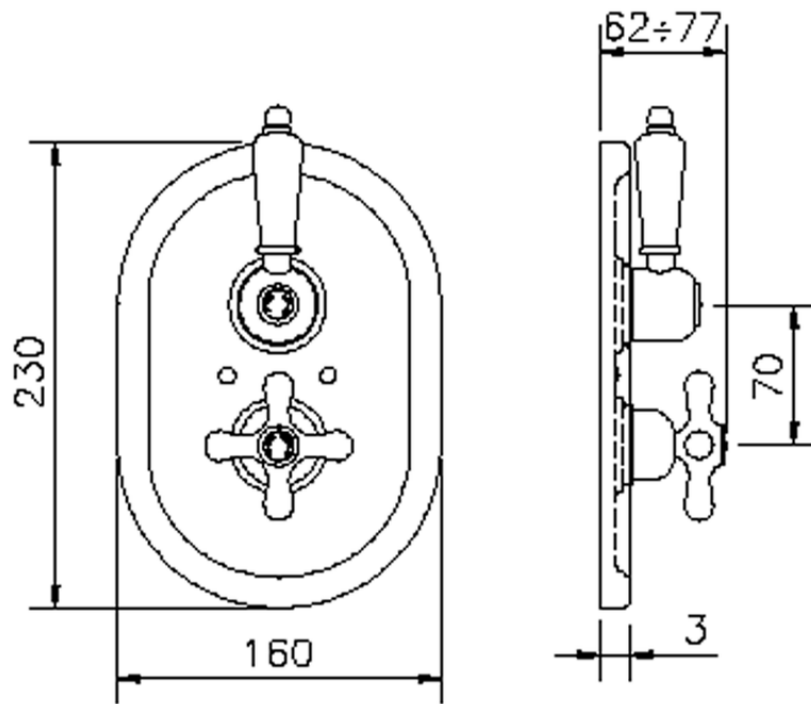

Exposed part for 1-outlet con.thermo.shower valve THERMO_CS007280

CS007280

<https://en.huberitalia.com/exposed-part-for-1-outlet-con-thermo-shower-valve-thermo-cs007280>

ZB007341

<https://en.huberitalia.com/1-outlet-concealed-thermostatic-shower-valve-concealed-zb007341>

ZB007281

<https://en.huberitalia.com/1-outlet-concealed-thermostatic-shower-valve-concealed-zb007281>

2026-06-26