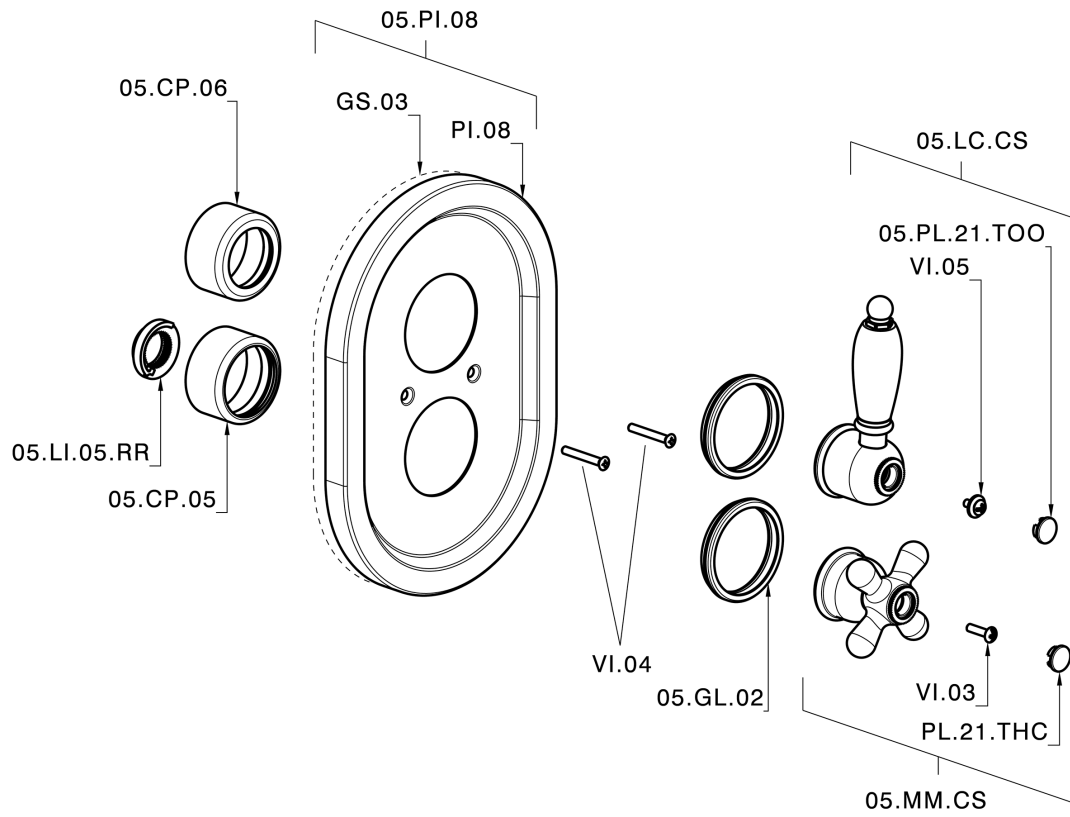

Exposed part for 1-outlet con.thermo.shower valve THERMO_CS007280

CS007280

<https://en.huberitalia.com/exposed-part-for-1-outlet-con-thermo-shower-valve-thermo-cs007280>

1-outlet Concealed thermostatic shower valve CONCEALED_ZB007341

ZB007341

<https://en.huberitalia.com/1-outlet-concealed-thermostatic-shower-valve-concealed-zb007341>

1-outlet Concealed thermostatic shower valve CONCEALED_ZB007281

ZB007281

<https://en.huberitalia.com/1-outlet-concealed-thermostatic-shower-valve-concealed-zb007281>