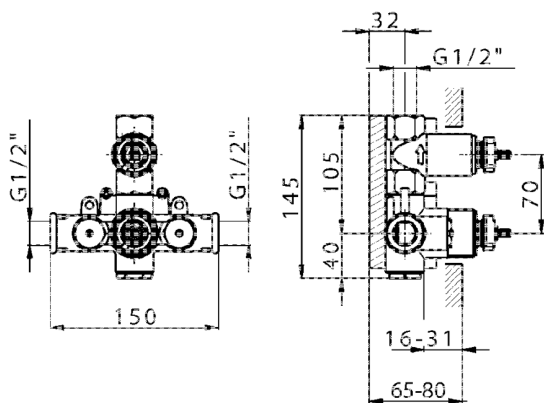

1-outlet Concealed thermostatic shower valve, Stopvalve with 1/2" outlet, without trim kit

AVAILABLE FINISHINGS

04 04 Without finishing

CHARACTERISTICS

Installation	Concealed
Cartridge Spare Parts	24.04A.PP
8x20 Plus P Thermostatic Valve	
Concealed	1