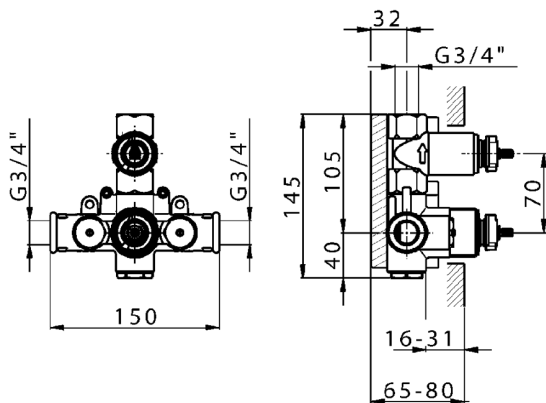

Exposed part for 1-outlet con.thermo.shower valve THERMO_CS007280

MODEL **CS007280**

Exposed part for 1-outlet con.thermo.shower valve, stop valve, without concealed part, for items ZB007281-ZB007341

AVAILABLE FINISHINGS

Exposed part for 1-outlet con.thermo.shower valve THERMO_CS007280

CS007280

<https://en.huberitalia.com/exposed-part-for-1-outlet-con-thermo-shower-valve-thermo-cs007280>

1-outlet Concealed thermostatic shower valve **CONCEALED_ZB007341**

MODEL **ZB007341**

1-outlet Concealed thermostatic shower valve, stopvalve with 3/4" outlet, without trim kit

AVAILABLE FINISHINGS

 **04** 04 Without finishing

CHARACTERISTICS

Installation	Concealed
Cartridge Spare Parts	23.51A.HF
HF Thermostatic Valve	
Concealed	1