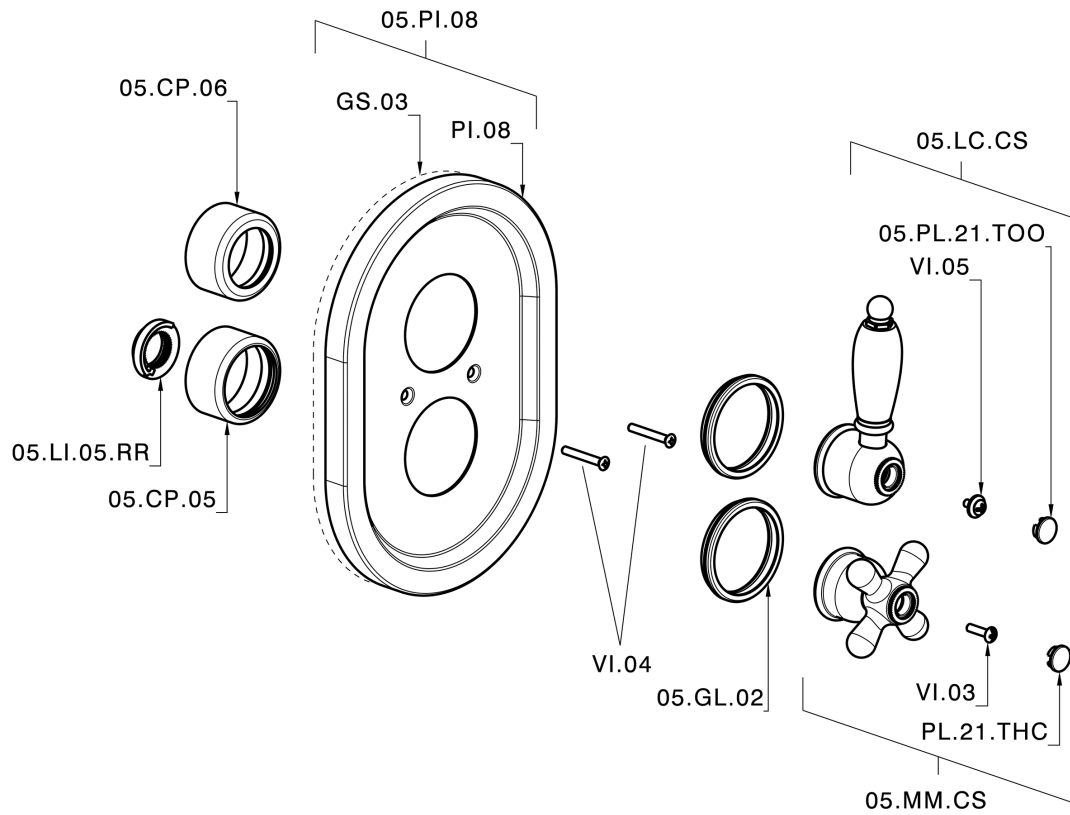

Exposed part for 1-outlet con.thermo.shower valve THERMO_CS007280

MODEL **CS007280**

Exposed part for 1-outlet con.thermo.shower valve, stop valve, without concealed part, for items ZB007281-ZB007341

AVAILABLE FINISHINGS

-  **21** 21 Chrome
-  **27** 27 Old Bronze
-  **2G** 2G Antique Gold
-  **2W** 2W Brushed Gold

CHARACTERISTICS

Installation **Concealed**
 Required concealed parts **ZB007341**
ZB007281

Thermostatic

The Huber thermostatic is your personal water manager, helping you to handle, control and save water and energy.

Exposed part for 1-outlet con.thermo.shower valve THERMO_CS007280

CS007280

<https://en.huberitalia.com/exposed-part-for-1-outlet-con-thermo-shower-valve-thermo-cs007280>

1-outlet Concealed thermostatic shower valve **CONCEALED_ZB007341**

MODEL **ZB007341**

1-outlet Concealed thermostatic shower valve, stopvalve with 3/4" outlet, without trim kit

AVAILABLE FINISHINGS

 **04** 04 Without finishing

CHARACTERISTICS

Installation	Concealed
Cartridge Spare Parts	23.51A.HF
HF Thermostatic Valve	
Concealed	1