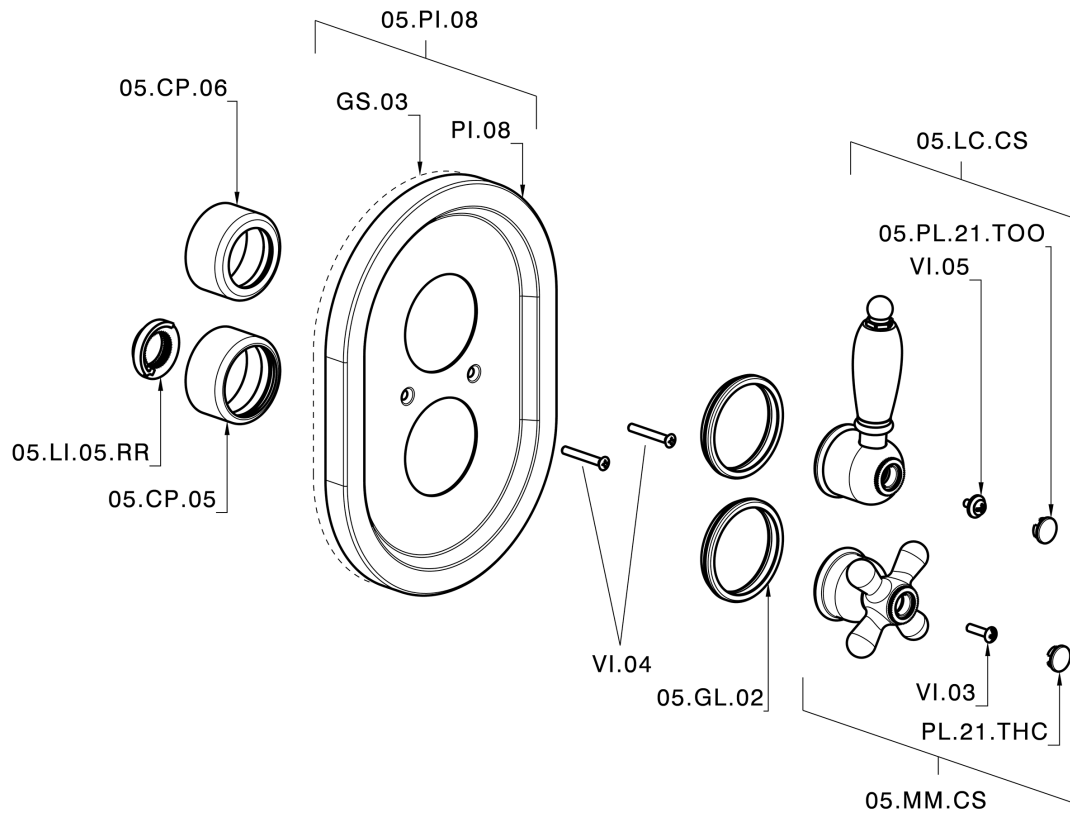

Exposed part for 1-outlet con.thermo.shower valve THERMO_CS007280

MODEL **CS007280**

Exposed part for 1-outlet con.thermo.shower valve, stop valve, without concealed part, for items ZB007281-ZB007341

AVAILABLE FINISHINGS

-  **21** 21 Chrome
-  **27** 27 Old Bronze
-  **2G** 2G Antique Gold
-  **2W** 2W Brushed Gold

CHARACTERISTICS

Installation **Concealed**
 Required concealed parts **ZB007341**
ZB007281

Thermostatic

The Huber thermostatic is your personal water manager, helping you to handle, control and save water and energy.

Exposed part for 1-outlet con.thermo.shower valve THERMO_CS007280

CS007280

<https://en.huberitalia.com/exposed-part-for-1-outlet-con-thermo-shower-valve-thermo-cs007280>

1-outlet Concealed thermostatic shower valve **CONCEALED_ZB007341**

MODEL **ZB007341**

1-outlet Concealed thermostatic shower valve, stopvalve with 3/4" outlet, without trim kit

AVAILABLE FINISHINGS

 **04** 04 Without finishing

CHARACTERISTICS

Installation	Concealed
Cartridge Spare Parts	23.51A.HF
HF Thermostatic Valve	
Concealed	1