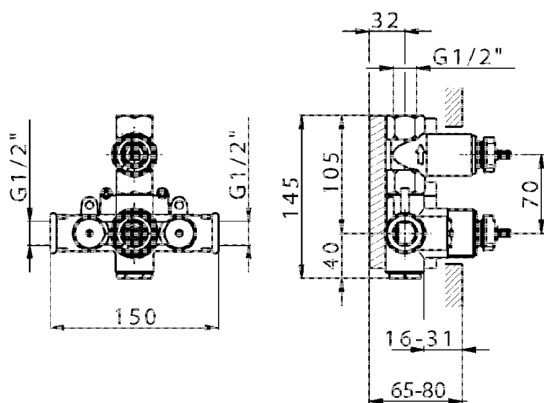

1-outlet Concealed thermostatic shower valve, Stopvalve with 1/2" outlet, without trim kit

AVAILABLE FINISHINGS

 **04** 04 Without finishing

CHARACTERISTICS

Installation	Concealed
Cartridge Spare Parts	24.04A.PP
8x20 Plus P Thermostatic Valve	
Concealed	1