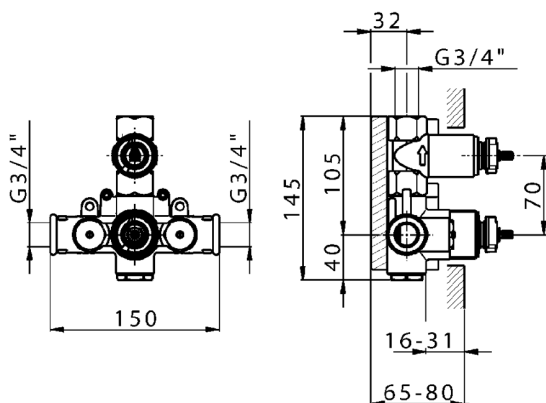

Exposed part for 1-outlet con.thermo.shower valve THERMO_CS007280

MODEL **CS007280**

Exposed part for 1-outlet con.thermo.shower valve, stop valve, without concealed part, for items ZB007281-ZB007341

AVAILABLE FINISHINGS

Exposed part for 1-outlet con.thermo.shower valve THERMO_CS007280

CS007280

<https://en.huberitalia.com/exposed-part-for-1-outlet-con-thermo-shower-valve-thermo-cs007280>

1-outlet Concealed thermostatic shower valve **CONCEALED_ZB007341**

MODEL **ZB007341**

1-outlet Concealed thermostatic shower valve, stopvalve with 3/4" outlet, without trim kit

AVAILABLE FINISHINGS

 **04** 04 Without finishing

CHARACTERISTICS

Installation	Concealed
Cartridge Spare Parts	23.51A.HF
HF Thermostatic Valve	
Concealed	1