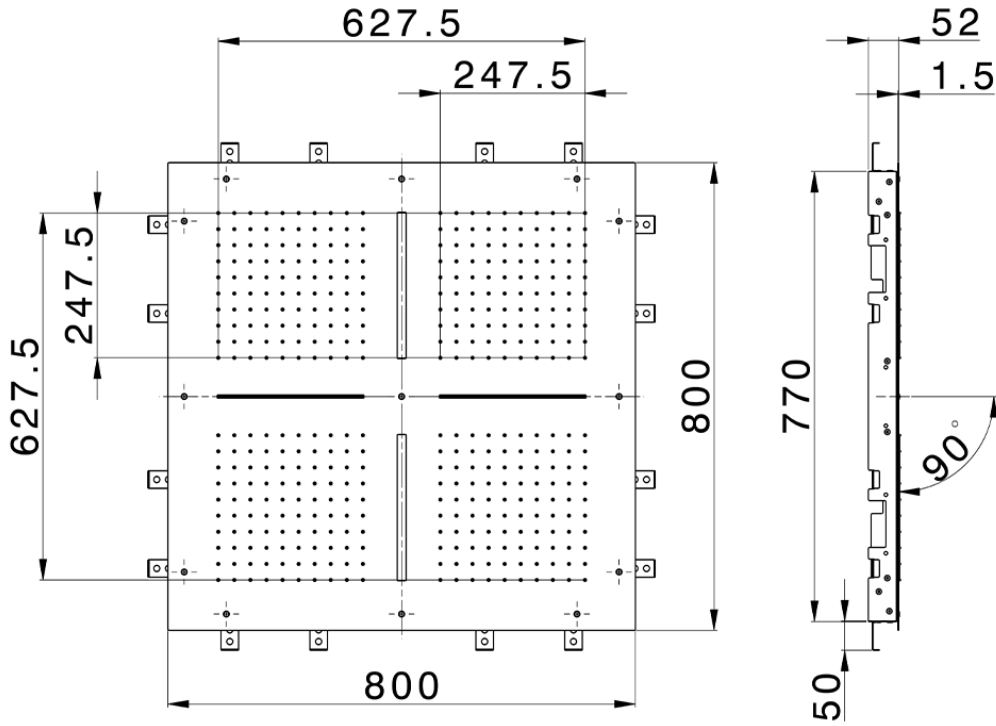

800x800 mm Chromotherapy Ceiling showerhead ZEN_ZS1C0105

ZS1C0105

<https://en.huberitalia.com/800x800-mm-chromotherapy-ceiling-showerhead-zen-zs1c0105>

2024-11-15