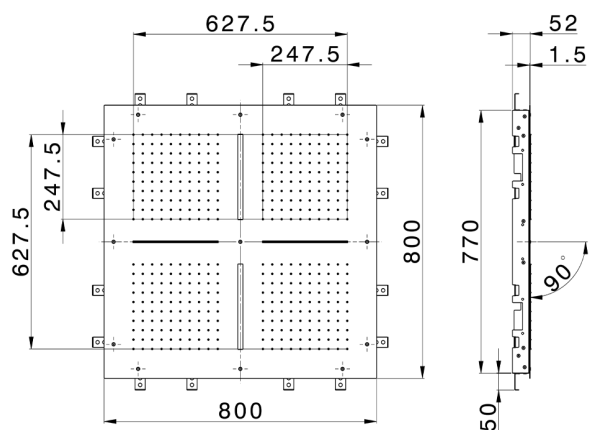

800x800 mm Chromotherapy Ceiling showerhead ZEN_ZS1C0105

MODEL **ZS1C0105**

800x800 mm Chromotherapy Ceiling showerhead, 4 rain functions, 2 waterfalls, chromotherapy functions, built-in control included, Stainless Steel AISI 304

AVAILABLE FINISHINGS

- **40** 40 Matt Black
- **4Q** 4Q Matt White
- **D1** D1 Brushed Inox
- **D2** D2 Polished Inox

CHARACTERISTICS

2024-11-15