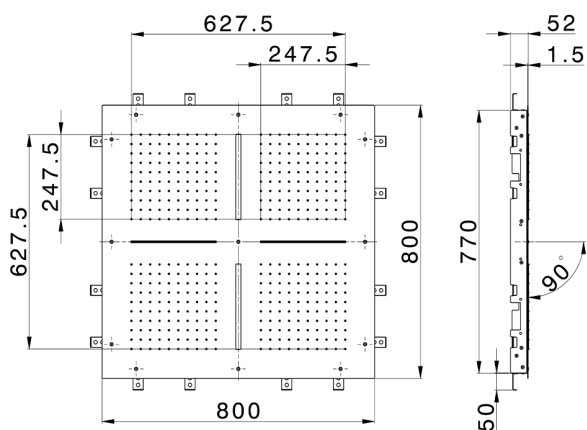

800x800 mm Chromotherapy Ceiling showerhead ZEN_ZS1C0105

MODEL **ZS1C0105**

800x800 mm Chromotherapy Ceiling showerhead, 4 rain functions, 2 waterfalls, chromotherapy functions, built-in control included, Stainless Steel AISI 304

AVAILABLE FINISHINGS

- **40** 40 Matt Black
- **4Q** 4Q Matt White
- **D1** D1 Brushed Inox
- **D2** D2 Polished Inox

CHARACTERISTICS

2024-11-15