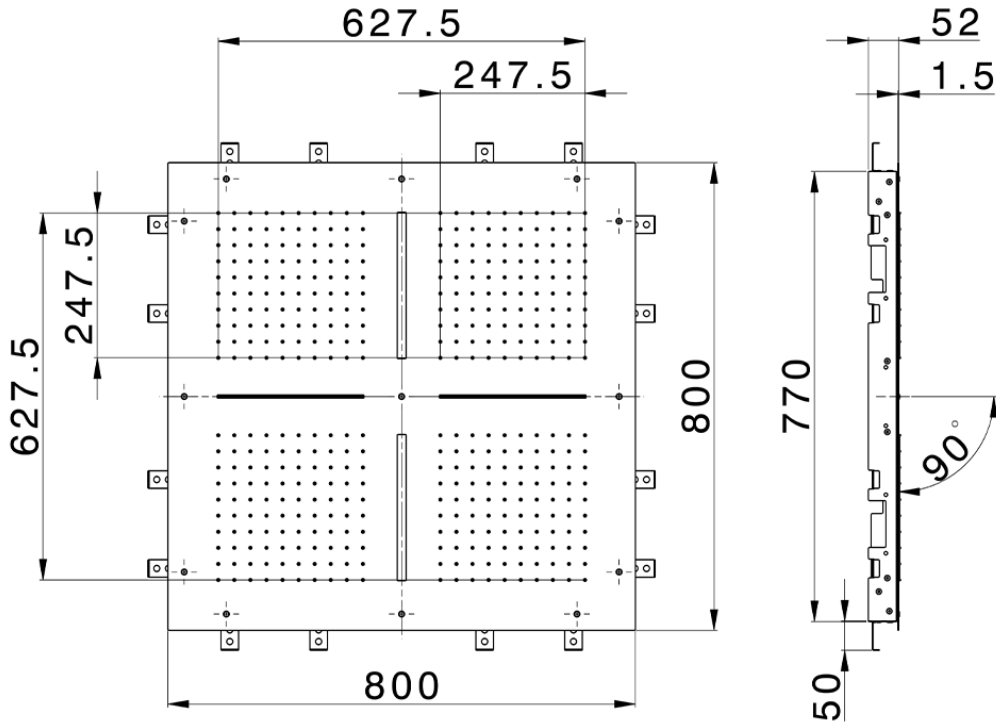

## 800x800 mm Chromotherapy Ceiling showerhead ZEN\_ZS1C0105

ZS1C0105

<https://en.huberitalia.com/800x800-mm-chromotherapy-ceiling-showerhead-zen-zs1c0105>

2024-11-15