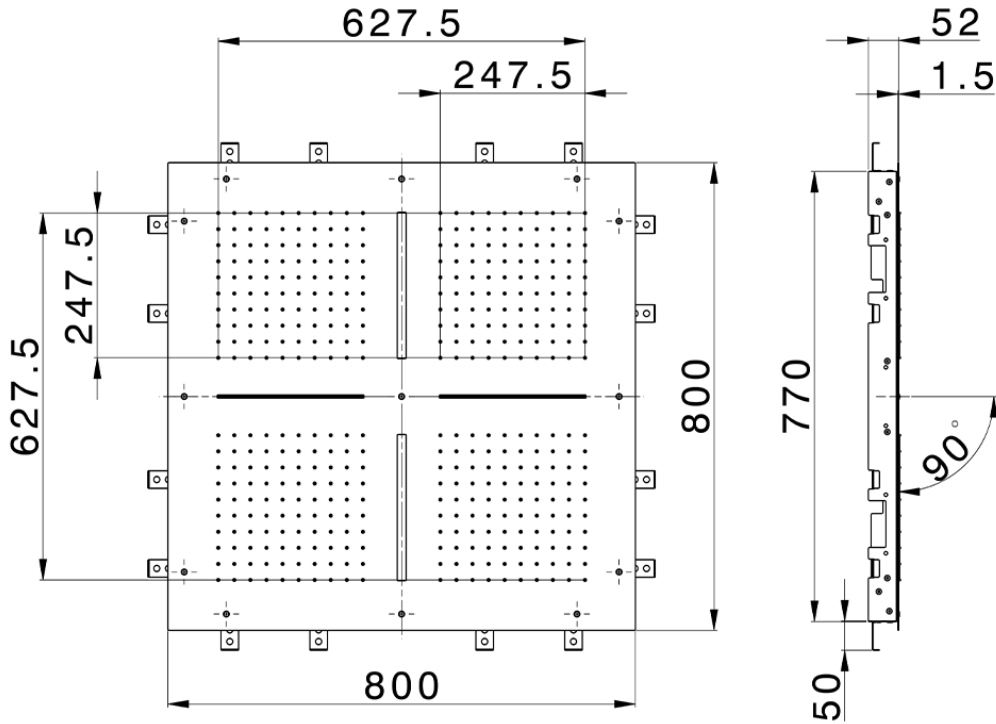

800x800 mm Chromotherapy Ceiling showerhead ZEN_ZS1C0105

ZS1C0105

<https://en.huberitalia.com/800x800-mm-chromotherapy-ceiling-showerhead-zen-zs1c0105>

2024-11-15