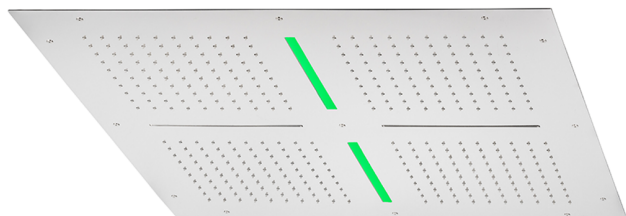

## 800x800 mm Chromotherapy Ceiling showerhead ZEN\_ZS1C0105

MODEL **ZS1C0105**

800x800 mm Chromotherapy Ceiling showerhead, 4 rain functions, 2 waterfalls, chromotherapy functions, built-in control included, Stainless Steel AISI 304

AVAILABLE FINISHINGS

- 
**40** 40 Matt Black
- 
**4Q** 4Q Matt White
- 
**D1** D1 Brushed Inox
- 
**D2** D2 Polished Inox

CHARACTERISTICS

2024-11-15