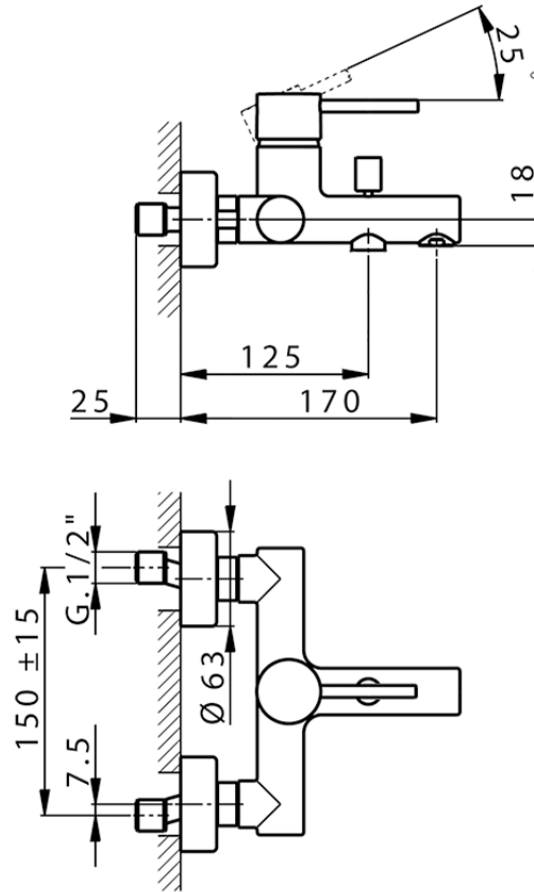

Single lever bath mixer NUOVA KIRUNA_K2000130

TV000130

<https://en.huberitalia.com/single-lever-bath-mixer-nuova-kiruna-k2000130>

2024-11-15