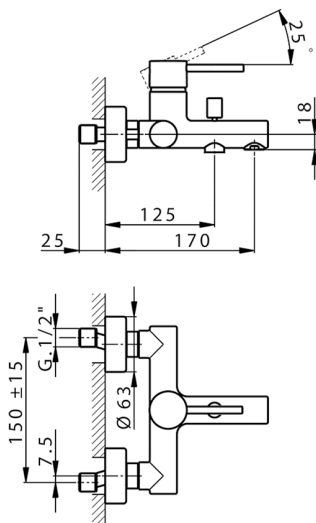

Single lever bath mixer NUOVA KIRUNA_K2000130

MODEL **TV000130**

Single lever bath mixer, without shower set, 1/2" M flexible connection

AVAILABLE FINISHINGS

-  **21** 21 Chrome
-  **K200013026** Copper
-  **K200013025** Brushed Nickel
-  **K200013027** Brushed Gold
-  **K200013043** Matt Black
-  **K200013042** Matt White

CHARACTERISTICS

Cartridge Spare Parts **ZZ95435000**

35 mm Cartridge

EcoStop

EcoStop feature limits water flow to approximately 50% of maximum output with one point of resistance on setting. Push slightly past the middle stop only when full water output is required. This will save water up to 50%.