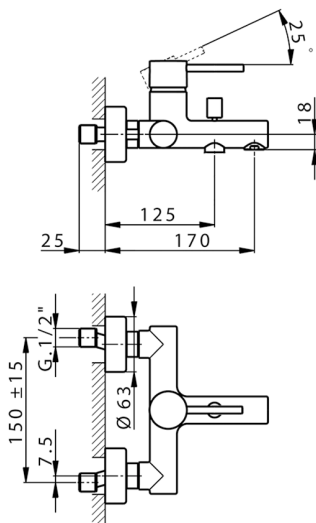

## Single lever bath mixer NUOVA KIRUNA\_K2000130

MODEL **TV000130**

Single lever bath mixer, without shower set, 1/2" M flexible connection

### CHARACTERISTICS

Cartridge Spare Parts **ZZ95435000**

**35 mm Cartridge**