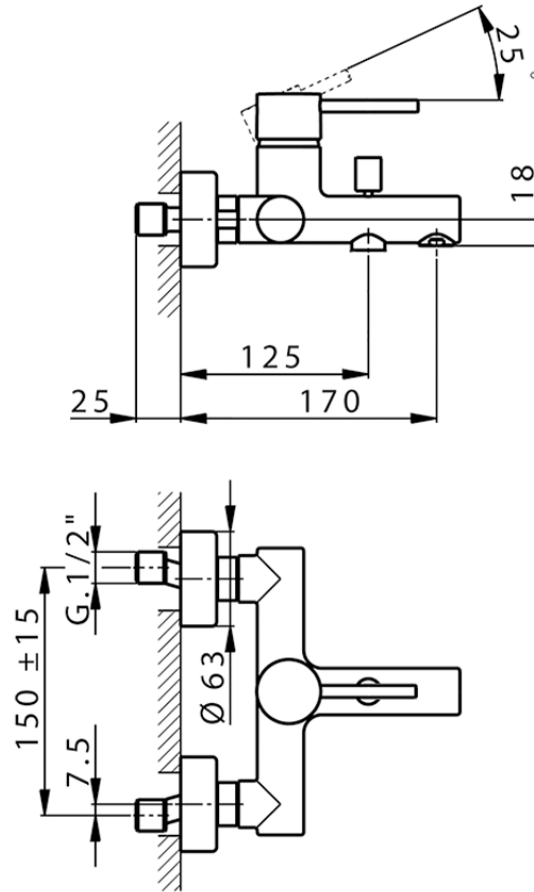

## Single lever bath mixer NUOVA KIRUNA\_K2000130

TV000130

<https://en.huberitalia.com/single-lever-bath-mixer-nuova-kiruna-k2000130>

2024-11-15