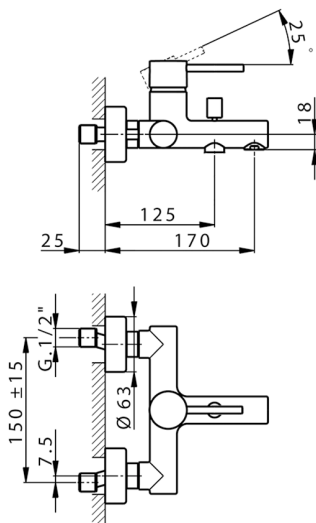

Single lever bath mixer NUOVA KIRUNA_K2000130

MODEL **TV000130**

Single lever bath mixer, without shower set, 1/2" M flexible connection

AVAILABLE FINISHINGS

-  **21** 21 Chrome
-  **K200013026** Copper
-  **K200013025** Brushed Nickel
-  **K200013027** Brushed Gold
-  **K200013043** Matt Black
-  **K200013046** Matt White

CHARACTERISTICS

Cartridge Spare Parts **ZZ95435000**

35 mm Cartridge

EcoStop

EcoStop feature limits water flow to approximately 50% of maximum output with one point of resistance on setting. Push slightly past the middle stop only when full water output is required. This will save water up to 50%.