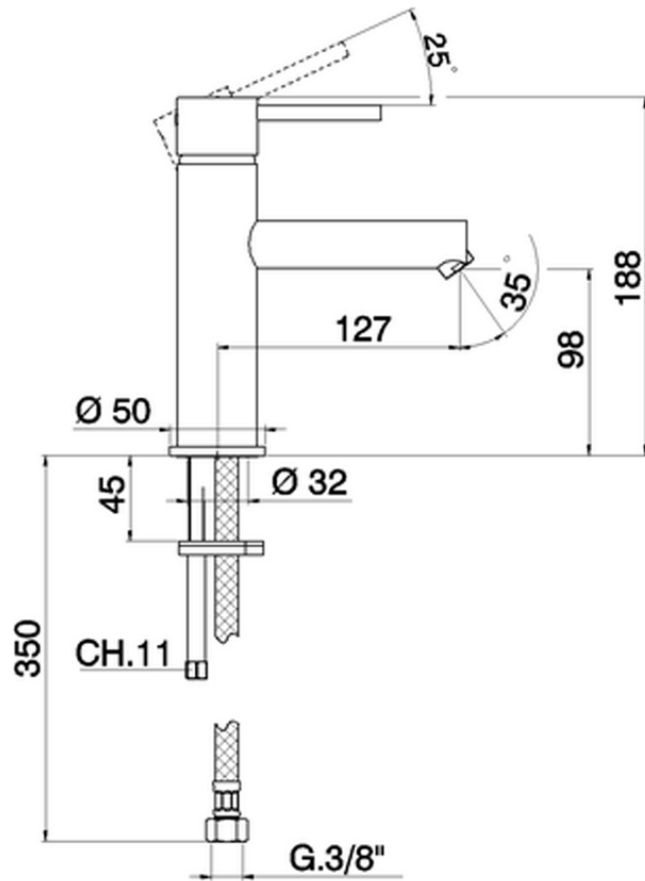

## Single lever 'large' bidet mixer TRATTO EVO\_TV000600

TV000600

<https://en.huberitalia.com/single-lever-large-bidet-mixer-tratto-evo-tv000600>

2026-04-09