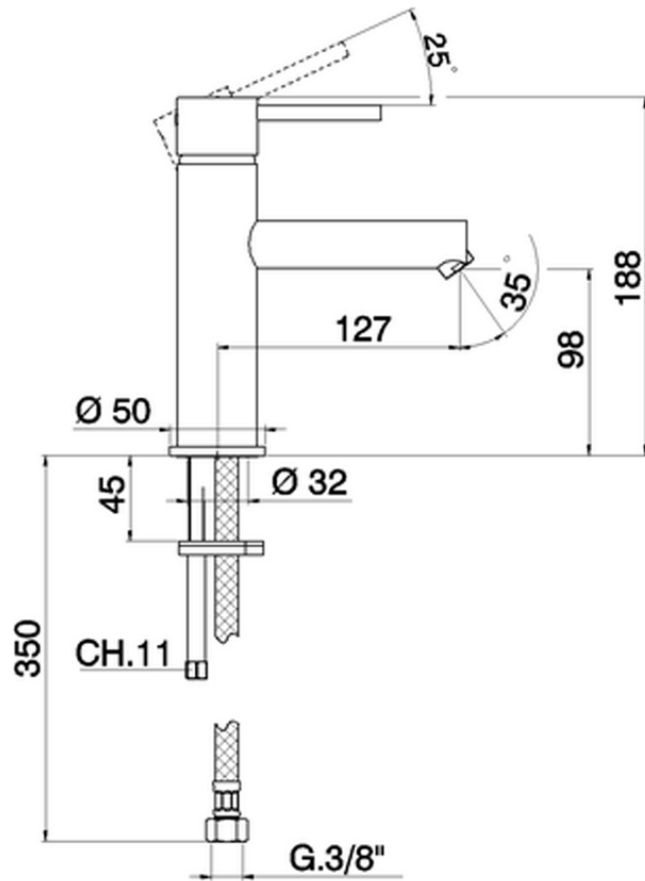

Single lever 'large' bidet mixer TRATTO EVO_TV000600

TV000600

<https://en.huberitalia.com/single-lever-large-bidet-mixer-tratto-evo-tv000600>

2026-06-13