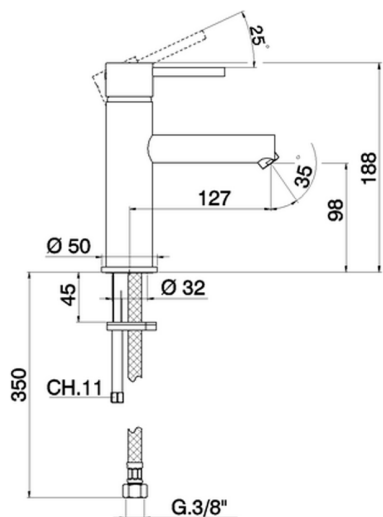

Single lever 'large' bidet mixer TRATTO EVO_TV000600

MODEL **TV000600**

Single lever 'large' bidet mixer, without waste, G.3/8" stainless steel flexible hoses

AVAILABLE FINISHINGS

CHARACTERISTICS

Cartridge Spare Parts **ZZ95435000**

35 mm Cartridge

EcoStop

EcoStop feature limits water flow to approximately 50% of maximum output with one point of resistance on setting. Push slightly past the middle stop only when full water output is required. This will save water up to 50%.