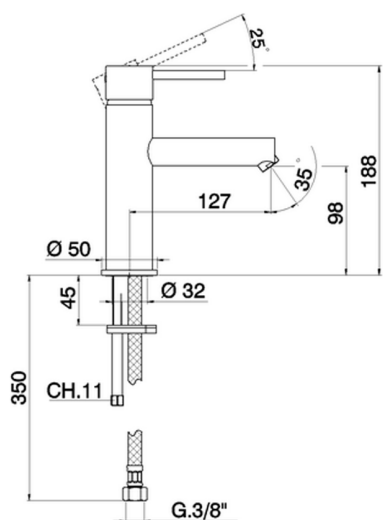

Single lever 'large' bidet mixer TRATTO EVO_TV000600

MODEL **TV000600**

Single lever 'large' bidet mixer, without waste, G.3/8" stainless steel flexible hoses

AVAILABLE FINISHINGS

CHARACTERISTICS

Cartridge Spare Parts **ZZ95435000**

35 mm Cartridge

EcoStop

EcoStop feature limits water flow to approximately 50% of maximum output with one point of resistance on setting. Push slightly past the middle stop only when full water output is required. This will save water up to 50%.