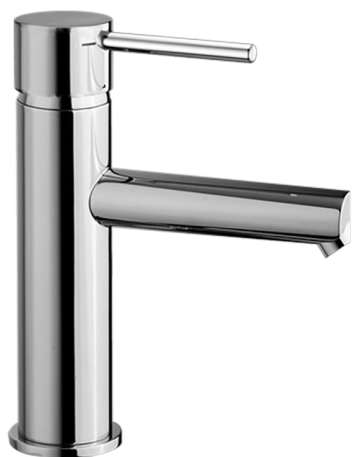

Single lever 'large' bidet mixer TRATTO EVO_TV000600

MODEL **TV000600**

Single lever 'large' bidet mixer, without waste, G.3/8" stainless steel flexible hoses

AVAILABLE FINISHINGS

CHARACTERISTICS

Cartridge Spare Parts **ZZ95435000**

35 mm Cartridge

EcoStop

EcoStop feature limits water flow to approximately 50% of maximum output with one point of resistance on setting. Push slightly past the middle stop only when full water output is required. This will save water up to 50%.