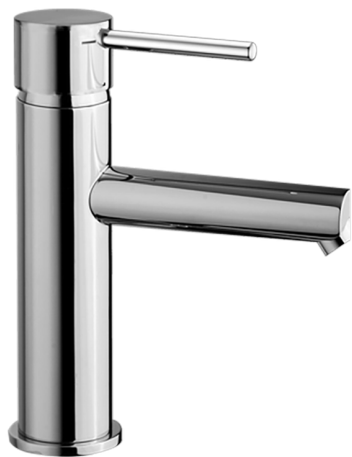

Single lever 'large' bidet mixer TRATTO EVO_TV000600

MODEL **TV000600**

Single lever 'large' bidet mixer, without waste, G.3/8" stainless steel flexible hoses

AVAILABLE FINISHINGS

CHARACTERISTICS

Cartridge Spare Parts **ZZ95435000**

35 mm Cartridge

EcoStop

EcoStop feature limits water flow to approximately 50% of maximum output with one point of resistance on setting. Push slightly past the middle stop only when full water output is required. This will save water up to 50%.