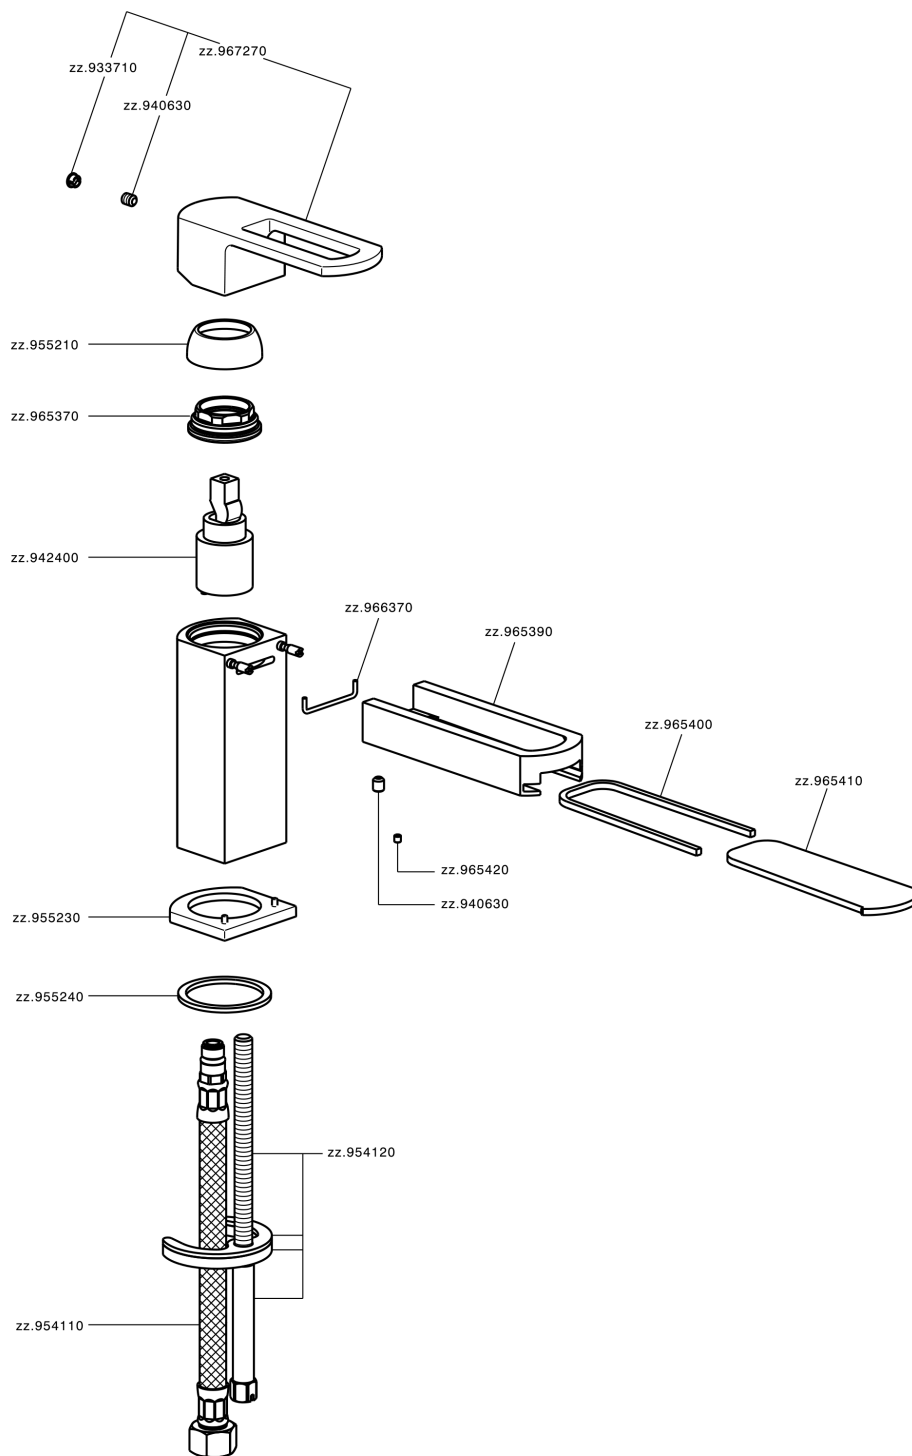

Single lever basin mixer DADO_DC000540

DC000540

<https://en.huberitalia.com/single-lever-basin-mixer-dado-dc000540>

2025-04-08