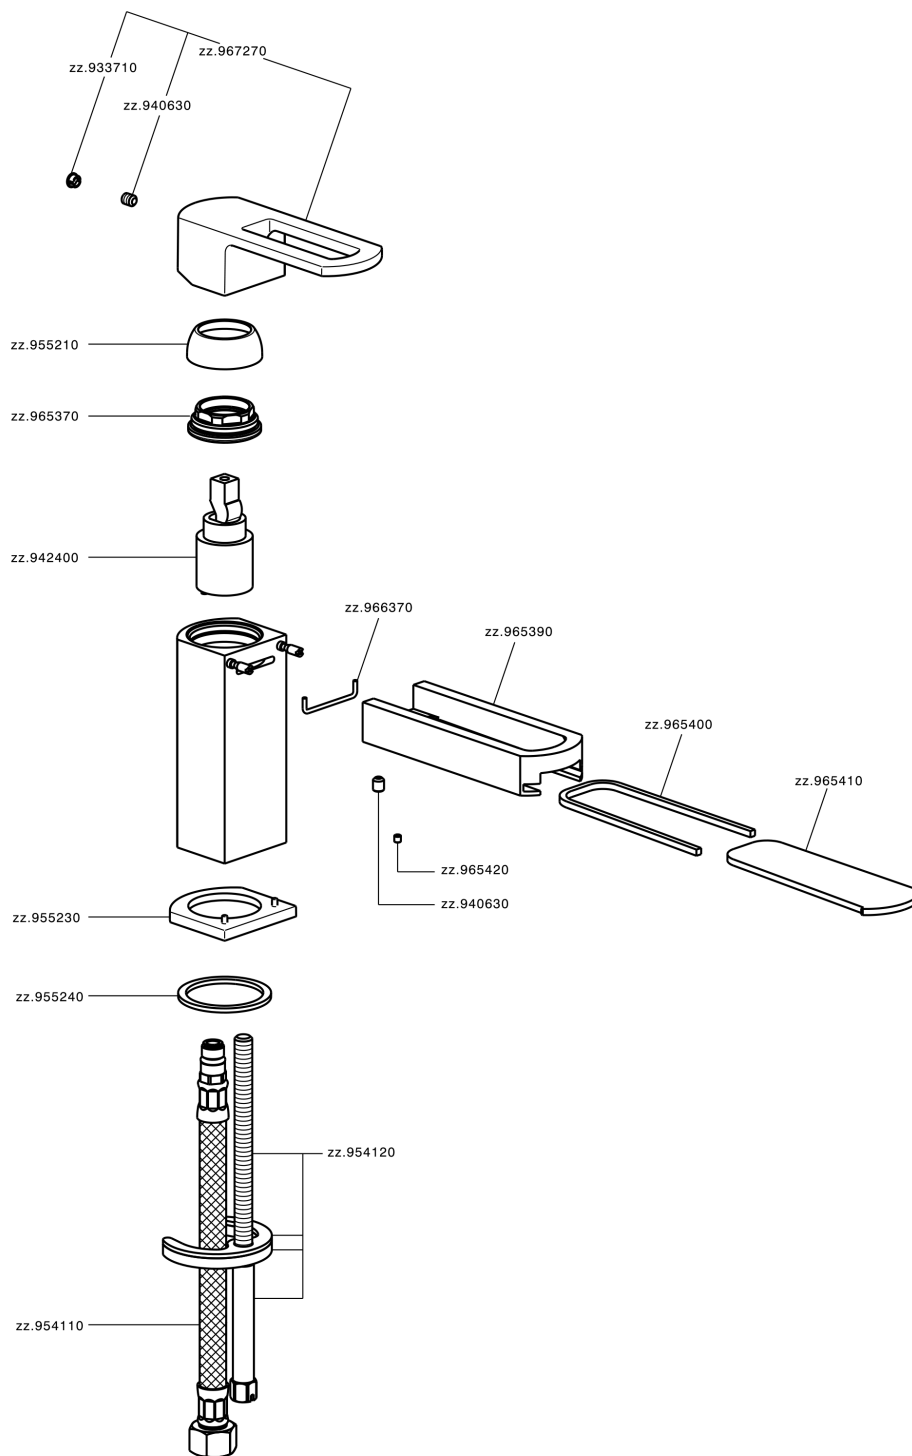

## Single lever basin mixer DADO\_DC000540

DC000540

<https://en.huberitalia.com/single-lever-basin-mixer-dado-dc000540>

2025-04-08