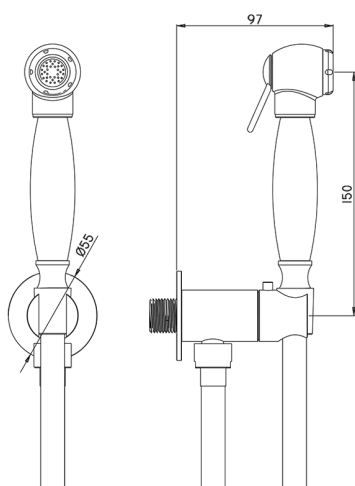

Bidet handshower set HYGENIC SHOWERS_VT007926

MODEL **VT007926**

Bidet handshower set, round wall bracket, single water opening, Brass Bidet handshower, 120 cm PVC flexible hose

AVAILABLE FINISHINGS

CHARACTERISTICS

Bidet handshower

2024-11-15