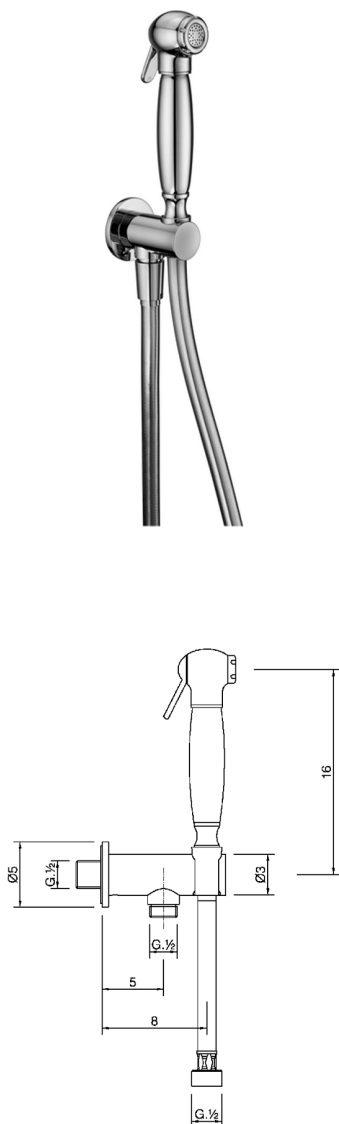

## Bidet handshower set HYGENIC SHOWERS\_VT007910

MODEL **VT007910**

Bidet handshower set, wall mounted bracket with safety valve, bidet handshower, 120 cm PVC flexible hose

### AVAILABLE FINISHINGS

-  **21** 21 Chrome
-  **24** 24 Gold
-  **26** 26 Old Copper
-  **27** 27 Old Bronze
-  **2A** 2A Satin Brushed Nickel

### CHARACTERISTICS

**Bidet handshower**

2026-04-08