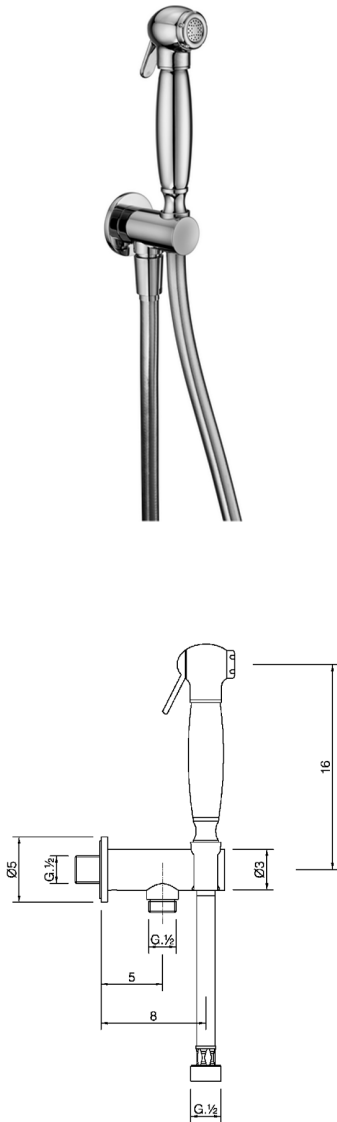

Bidet handshower set HYGENIC SHOWERS_VT007910

MODEL **VT007910**

Bidet handshower set, wall mounted bracket with safety valve, bidet handshower, 120 cm PVC flexible hose

AVAILABLE FINISHINGS

-  **21** 21 Chrome
-  **24** 24 Gold
-  **26** 26 Old Copper
-  **27** 27 Old Bronze
-  **2A** 2A Satin Brushed Nickel

CHARACTERISTICS

Bidet handshower

2026-06-27