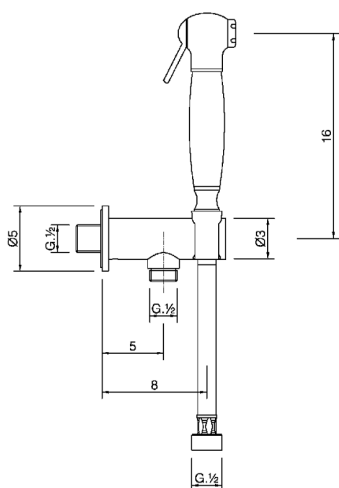

Bidet handshower set HYGENIC SHOWERS_VT007910

MODEL **VT007910**

Bidet handshower set, wall mounted bracket with safety valve, bidet handshower, 120 cm PVC flexible hose

AVAILABLE FINISHINGS

-  **21** 21 Chrome
-  **24** 24 Gold
-  **26** 26 Old Copper
-  **27** 27 Old Bronze
-  **2A** 2A Satin Brushed Nickel

CHARACTERISTICS

Bidet handshower

2026-05-02