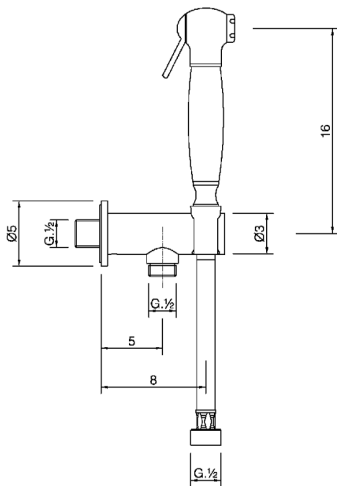

Bidet handshower set HYGENIC SHOWERS_VT007910

MODEL **VT007910**

Bidet handshower set, wall mounted bracket with safety valve, bidet handshower, 120 cm PVC flexible hose

AVAILABLE FINISHINGS

-  **21** 21 Chrome
-  **24** 24 Gold
-  **26** 26 Old Copper
-  **27** 27 Old Bronze
-  **2A** 2A Satin Brushed Nickel

CHARACTERISTICS

Bidet handshower

2026-06-26