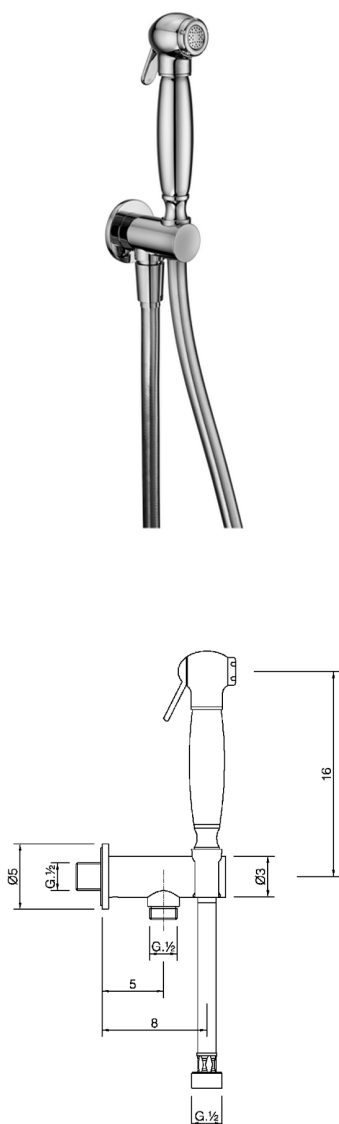

## Bidet handshower set HYGENIC SHOWERS\_VT007910

MODEL **VT007910**

Bidet handshower set, wall mounted bracket with safety valve, bidet handshower, 120 cm PVC flexible hose

### AVAILABLE FINISHINGS

-  **21** 21 Chrome
-  **24** 24 Gold
-  **26** 26 Old Copper
-  **27** 27 Old Bronze
-  **2A** 2A Satin Brushed Nickel

### CHARACTERISTICS

**Bidet handshower**

2026-04-06