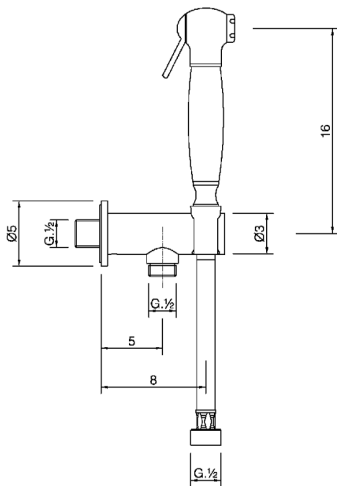

Bidet handshower set HYGENIC SHOWERS_VT007910

MODEL **VT007910**

Bidet handshower set, wall mounted bracket with safety valve, bidet handshower, 120 cm PVC flexible hose

AVAILABLE FINISHINGS

-  **21** 21 Chrome
-  **24** 24 Gold
-  **26** 26 Old Copper
-  **27** 27 Old Bronze
-  **2A** 2A Satin Brushed Nickel

CHARACTERISTICS

Bidet handshower

2026-05-30