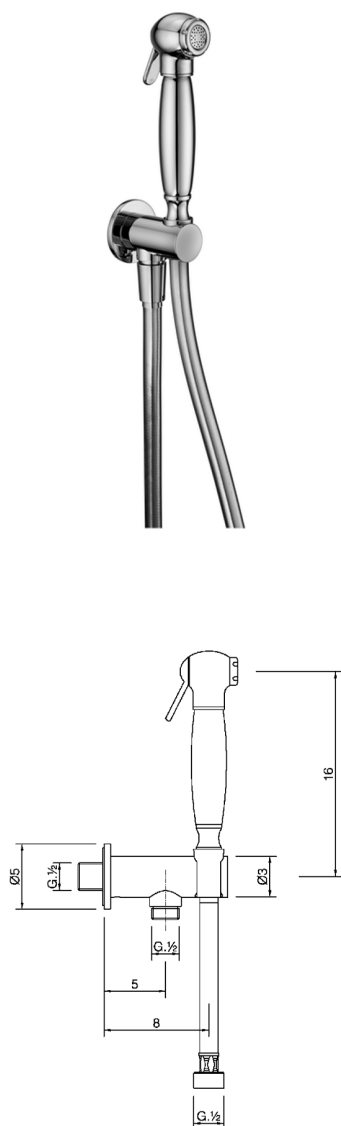

Bidet handshower set HYGENIC SHOWERS_VT007910

MODEL **VT007910**

Bidet handshower set, wall mounted bracket with safety valve, bidet handshower, 120 cm PVC flexible hose

AVAILABLE FINISHINGS

-  **21** 21 Chrome
-  **24** 24 Gold
-  **26** 26 Old Copper
-  **27** 27 Old Bronze
-  **2A** 2A Satin Brushed Nickel

CHARACTERISTICS

Bidet handshower

2026-04-11