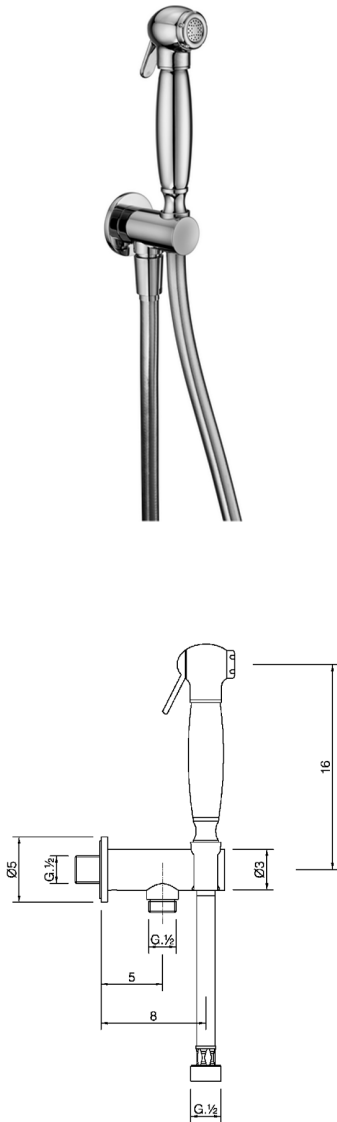

Bidet handshower set HYGENIC SHOWERS_VT007910

MODEL **VT007910**

Bidet handshower set, wall mounted bracket with safety valve, bidet handshower, 120 cm PVC flexible hose

AVAILABLE FINISHINGS

-  **21** 21 Chrome
-  **24** 24 Gold
-  **26** 26 Old Copper
-  **27** 27 Old Bronze
-  **2A** 2A Satin Brushed Nickel

CHARACTERISTICS

Bidet handshower

2026-06-26