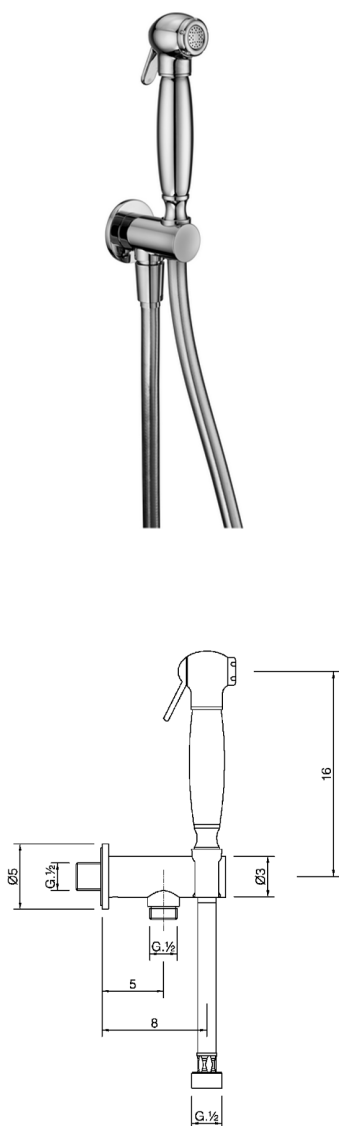

Bidet handshower set HYGENIC SHOWERS_VT007910

MODEL **VT007910**

Bidet handshower set, wall mounted bracket with safety valve, bidet handshower, 120 cm PVC flexible hose

AVAILABLE FINISHINGS

-  **21** 21 Chrome
-  **24** 24 Gold
-  **26** 26 Old Copper
-  **27** 27 Old Bronze
-  **2A** 2A Satin Brushed Nickel

CHARACTERISTICS

Bidet handshower

2026-06-27