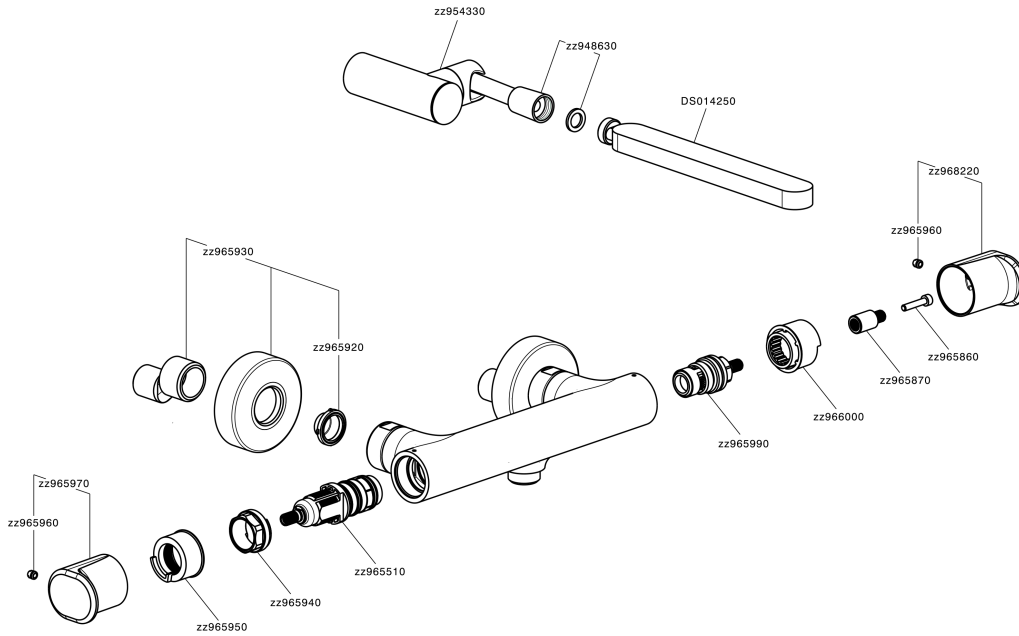

Thermostatic shower mixer, with shower set LEVITY_LYD01010

MODEL **LYD01010**

Thermostatic shower mixer, with shower set, wall mounted adjustable handshower bracket, minimalistic one spray flat handshower ABS, 150 cm smooth SUPREME Flexible Hose

EcoStop

EcoStop feature limits water flow to approximately 50% of maximum output with one point of resistance on setting. Push slightly past the middle stop only when full water output is required. This will save water up to 50%.

SafeTouch

The Huber SafeTouch system maintains the mixer body cool to the touch during operation.

Thermostatic

The Huber thermostatic is your personal water manager, helping you to handle, control and save water and energy.

Thermostatic shower mixer, with shower set LEVITY_LYD01010

LYD01010

<https://en.huberitalia.com/thermostatic-shower-mixer-with-shower-set-levity-lyd01010>

2024-11-15