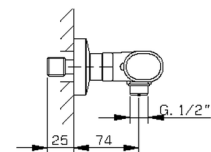

Thermostatic shower mixer, with shower set LEVITY_LYD01010

MODEL **LYD01010**

Thermostatic shower mixer, with shower set, wall mounted adjustable handshower bracket, minimalistic one spray flat handshower ABS, 150 cm smooth SUPREME Flexible Hose