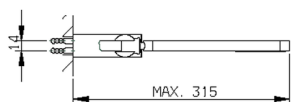

Thermostatic shower mixer, with shower set LEVITY_LYD01010

MODEL **LYD01010**

Thermostatic shower mixer, with shower set, wall mounted adjustable handshower bracket, minimalistic one spray flat handshower ABS, 150 cm smooth SUPREME Flexible Hose