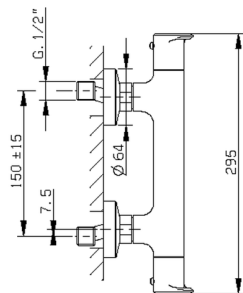

Thermostatic shower mixer, with shower set LEVITY_LYD01010

MODEL **LYD01010**

Thermostatic shower mixer, with shower set, wall mounted adjustable handshower bracket, minimalistic one spray flat handshower ABS, 150 cm smooth SUPREME Flexible Hose

AVAILABLE FINISHINGS

-  **21** 21 Chrome
-  **2B** 2B Polished Nickel
-  **2F** 2F Brushed Nickel
-  **40** 40 Matt Black
-  **4Q** 4Q Matt White

CHARACTERISTICS

Cartridge Spare Parts **ZZ96551000**

TMX 25 Thermostatic Valve

EcoStop

EcoStop feature limits water flow to approximately 50% of maximum output with one point of resistance on setting. Push slightly past the middle stop only when full water output is required. This will save water up to 50%.