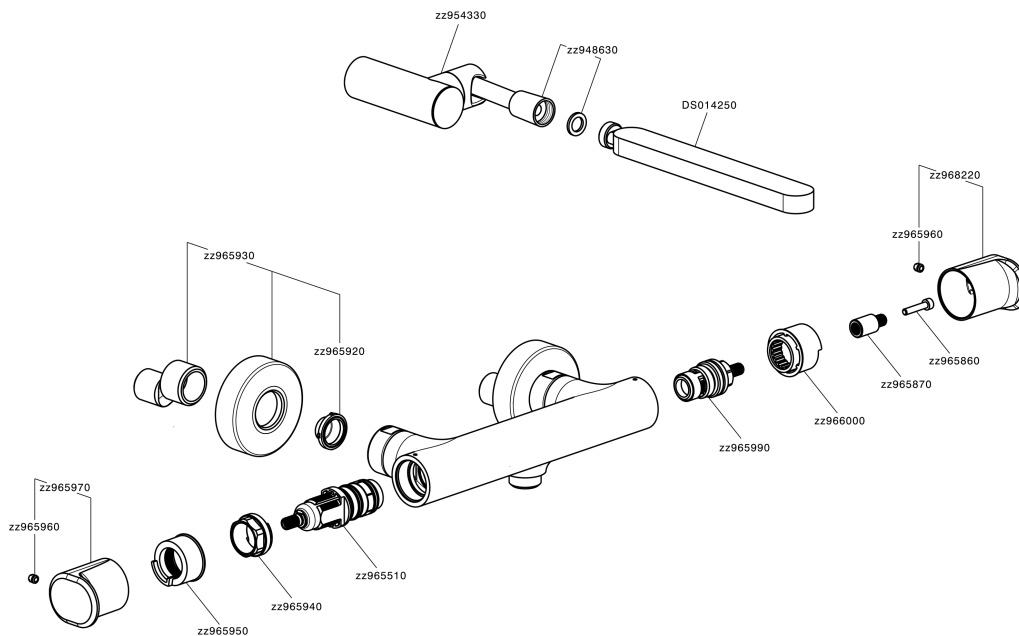

Thermostatic shower mixer, with shower set LEVITY_LYD01010

MODEL **LYD01010**

Thermostatic shower mixer, with shower set, wall mounted adjustable handshower bracket, minimalistic one spray flat handshower ABS, 150 cm smooth SUPREME Flexible Hose

EcoStop

EcoStop feature limits water flow to approximately 50% of maximum output with one point of resistance on setting. Push slightly past the middle stop only when full water output is required. This will save water up to 50%.

SafeTouch

The Huber SafeTouch system maintains the mixer body cool to the touch during operation.

Thermostatic

The Huber thermostatic is your personal water manager, helping you to handle, control and save water and energy.

Thermostatic shower mixer, with shower set LEVITY_LYD01010

LYD01010

<https://en.huberitalia.com/thermostatic-shower-mixer-with-shower-set-levity-lyd01010>

2024-11-15