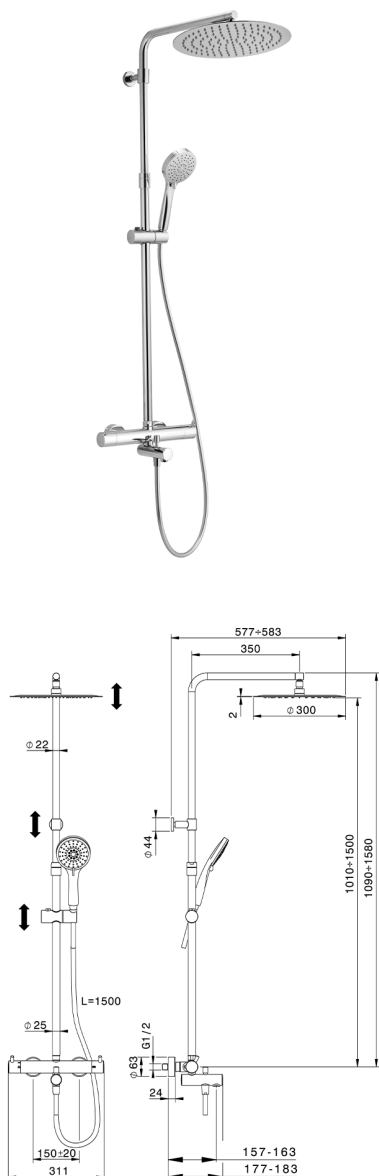

## 3-function Thermostatic shower set COLUMNS\_KRC8502A

MODEL **KRC8502A**

2-function Thermostatic shower set, 2-outlet devia stop, adjustable riser column, sliding handshower holder, 100 mm ABS 3 sprays handshower, 300 mm round showerhead 2 mm thick INOX, 150 cm smooth SILVERFLEX Flexible Hose

### AVAILABLE FINISHINGS

-  **21** 21 Chrome
-  **26** 26 Old Copper
-  **2F** 2F Brushed Nickel
-  **2W** 2W Brushed Gold
-  **40** 40 Matt Black
-  **4Q** 4Q Matt White

### CHARACTERISTICS

Cartridge Spare Parts **22.04A.AR - ZZ97279004**

**Argo 2 (long filter) Thermostatic Valve**

### DeviaStop

The Huber Devia Stop technology allows to adjust the water flow and to direct it to the selected output point (overhead soaker, hand shower, etc).