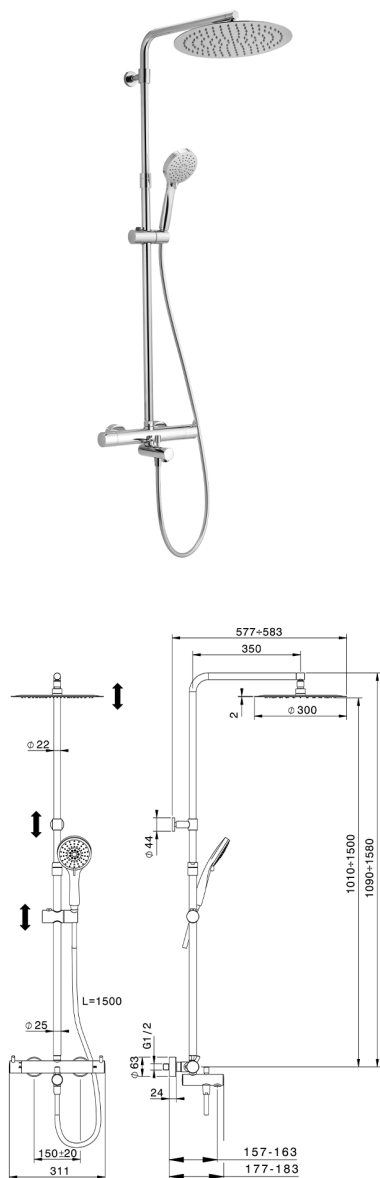

3-function Thermostatic shower set COLUMNS_KRC8502A

MODEL **KRC8502A**

2-function Thermostatic shower set, 2-outlet devia stop, adjustable riser column, sliding handshower holder, 100 mm ABS 3 sprays handshower, 300 mm round showerhead 2 mm thick INOX, 150 cm smooth SILVERFLEX Flexible Hose

AVAILABLE FINISHINGS

-  **21** 21 Chrome
-  **26** 26 Old Copper
-  **2F** 2F Brushed Nickel
-  **2W** 2W Brushed Gold
-  **40** 40 Matt Black
-  **4Q** 4Q Matt White

CHARACTERISTICS

Cartridge Spare Parts **22.04A.AR - ZZ97279004**

Argo 2 (long filter) Thermostatic Valve

DeviaStop

The Huber Devia Stop technology allows to adjust the water flow and to direct it to the selected output point (overhead soaker, hand shower, etc).

Thermostatic