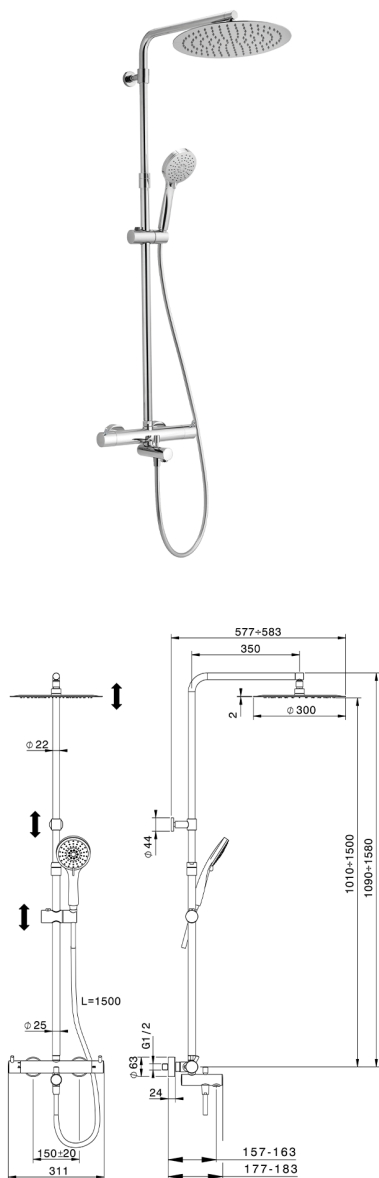

## 3-function Thermostatic shower set COLUMNS\_KRC8502A

MODEL **KRC8502A**

2-function Thermostatic shower set, 2-outlet devia stop, adjustable riser column, sliding handshower holder, 100 mm ABS 3 sprays handshower, 300 mm round showerhead 2 mm thick INOX, 150 cm smooth SILVERFLEX Flexible Hose

### AVAILABLE FINISHINGS

-  **21** 21 Chrome
-  **26** 26 Old Copper
-  **2F** 2F Brushed Nickel
-  **2W** 2W Brushed Gold
-  **40** 40 Matt Black
-  **4Q** 4Q Matt White

### CHARACTERISTICS

Cartridge Spare Parts **22.04A.AR - ZZ97279004**

**Argo 2 (long filter) Thermostatic Valve**

### DeviaStop

The Huber Devia Stop technology allows to adjust the water flow and to direct it to the selected output point (overhead soaker, hand shower, etc).