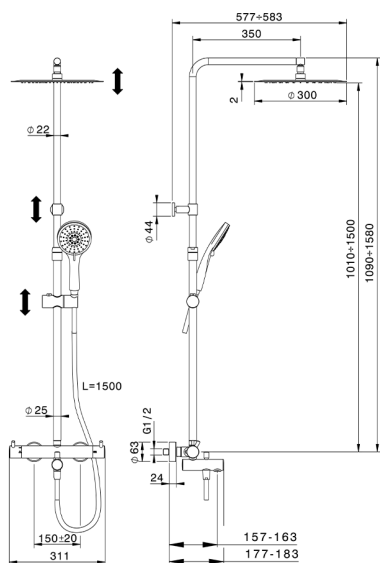

## 3-function Thermostatic shower set COLUMNS\_KRC8502A

MODEL **KRC8502A**

2-function Thermostatic shower set, 2-outlet devia stop, adjustable riser column, sliding handshower holder, 100 mm ABS 3 sprays handshower, 300 mm round showerhead 2 mm thick INOX, 150 cm smooth SILVERFLEX Flexible Hose

### CHARACTERISTICS

Cartridge Spare Parts **22.04A.AR - ZZ97279004**

**Argo 2 (long filter) Thermostatic Valve**

### DeviaStop

The Huber Devia Stop technology allows to adjust the water flow and to direct it to the selected output point (overhead soaker, hand shower, etc).