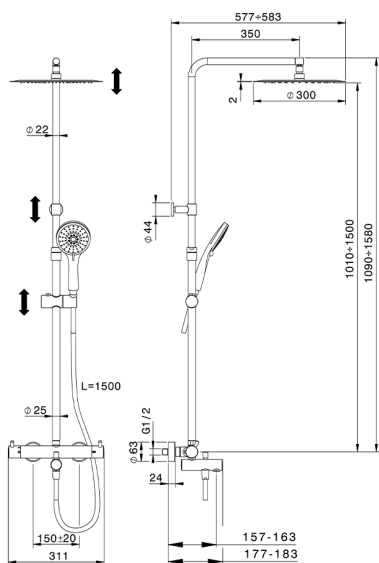

## 3-function Thermostatic shower set COLUMNS\_KRC8502A

MODEL **KRC8502A**

2-function Thermostatic shower set, 2-outlet devia stop, adjustable riser column, sliding handshower holder, 100 mm ABS 3 sprays handshower, 300 mm round showerhead 2 mm thick INOX, 150 cm smooth SILVERFLEX Flexible Hose

### CHARACTERISTICS

Cartridge Spare Parts **22.04A.AR - ZZ97279004**

**Argo 2 (long filter) Thermostatic Valve**

#### DeviaStop

The Huber Devia Stop technology allows to adjust the water flow and to direct it to the selected output point (overhead soaker, hand shower, etc).