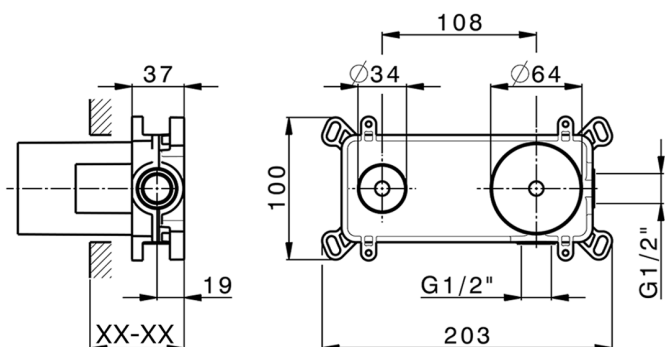

## Exposed part for single lever washbasin valve NUOVA KIRUNA\_K2005511

MODEL **K2005511**

Exposed part for single lever basin mixer, without concealed part, spout L.250 mm, for item Easy-Box ZB002450 and art.ZB025510

## Concealed single lever washbasin mixer Easy-Box CONCEALED\_ZB002450

MODEL **ZB002450**

Concealed single lever washbasin mixer  
Easy-Box, with protection guard box, without trim kit

AVAILABLE FINISHINGS

CHARACTERISTICS

Installation	<b>Concealed</b>
Cartridge Spare Parts	<b>ZZ95409000</b>
<b>35 mm Cartridge</b>	
Concealed	<b>1</b>

Piastra/Plate/Plaque/Platte/Placa

2-3mm: XX 56-76

10mm: XX 48-68