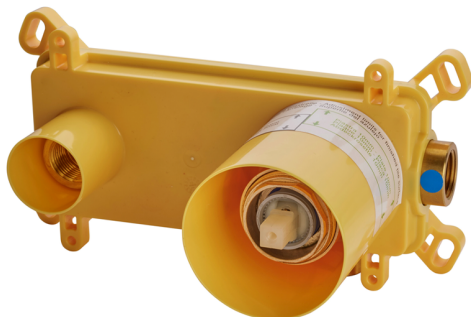

## Exposed part for single lever washbasin valve NUOVA KIRUNA\_K2005511

MODEL **K2005511**

Exposed part for single lever basin mixer, without concealed part, spout L.250 mm, for item Easy-Box ZB002450 and art.ZB025510

## Concealed single lever washbasin mixer Easy-Box CONCEALED\_ZB002450

MODEL **ZB002450**

Concealed single lever washbasin mixer  
Easy-Box, with protection guard box, without trim kit

AVAILABLE FINISHINGS

CHARACTERISTICS

Installation	<b>Concealed</b>
Cartridge Spare Parts	<b>ZZ95409000</b>
<b>35 mm Cartridge</b>	
Concealed	<b>1</b>

Piastra/Plate/Plaque/Platte/Placa

2-3mm: XX 56-76

10mm: XX 48-68

### DeviaStop

The Huber Devia Stop technology allows to adjust the water flow and to direct it to the selected output point (overhead soaker, hand shower, etc).

2026-06-10