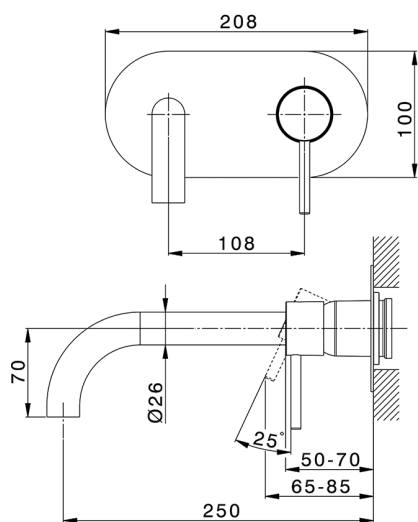

## Exposed part for single lever washbasin valve NUOVA KIRUNA\_K2005511

MODEL **K2005511**

Exposed part for single lever basin mixer, without concealed part, spout L.250 mm, for item Easy-Box ZB002450 and art. ZB025510

## Concealed single lever washbasin mixer Easy-Box CONCEALED\_ZB002450

MODEL **ZB002450**

Concealed single lever washbasin mixer  
Easy-Box, with protection guard box, without trim kit

AVAILABLE FINISHINGS

CHARACTERISTICS

Installation	<b>Concealed</b>
Cartridge Spare Parts	<b>ZZ95409000</b>
<b>35 mm Cartridge</b>	
Concealed	<b>1</b>

Piastra/Plate/Plaque/Platte/Placa

2-3mm: XX 56-76

10mm: XX 48-68