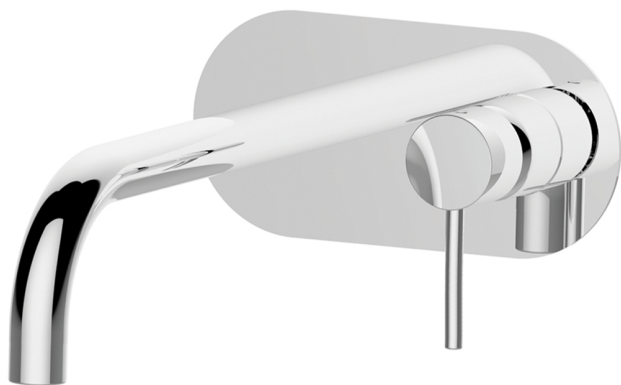

## Exposed part for single lever washbasin valve NUOVA KIRUNA\_K2005511

MODEL **K2005511**

Exposed part for single lever basin mixer, without concealed part, spout L.250 mm, for item Easy-Box ZB002450 and art. ZB025510

### AVAILABLE FINISHINGS

-  **21** 21 Chrome
-  **26** 26 Old Copper
-  **2F** 2F Brushed Nickel
-  **2W** 2W Brushed Gold
-  **40** 40 Matt Black
-  **4Q** 4Q Matt White

## Concealed single lever washbasin mixer Easy-Box CONCEALED\_ZB002450

MODEL **ZB002450**

Concealed single lever washbasin mixer  
Easy-Box, with protection guard box, without trim kit

AVAILABLE FINISHINGS

### DeviaStop

The Huber Devia Stop technology allows to adjust the water flow and to direct it to the selected output point (overhead soaker, hand shower, etc).

2026-06-10