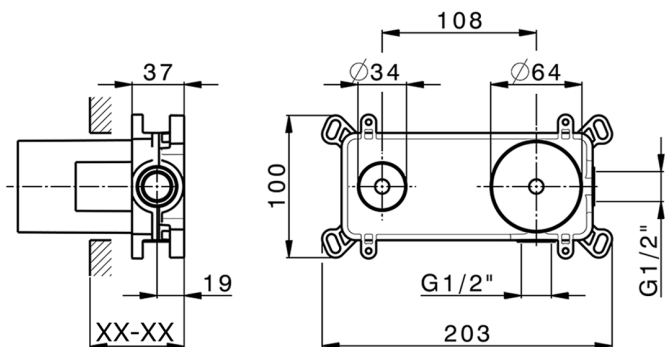

## Exposed part for single lever washbasin valve NUOVA KIRUNA\_K2005511

MODEL **K2005511**

Exposed part for single lever basin mixer, without concealed part, spout L.250 mm, for item Easy-Box ZB002450 and art.ZB025510

## Concealed single lever washbasin mixer Easy-Box CONCEALED\_ZB002450

MODEL **ZB002450**

Concealed single lever washbasin mixer  
Easy-Box, with protection guard box, without trim kit

AVAILABLE FINISHINGS

**04** 04 Without finishing

CHARACTERISTICS

Installation	<b>Concealed</b>
Cartridge Spare Parts	<b>ZZ95409000</b>
<b>35 mm Cartridge</b>	
Concealed	<b>1</b>

Piastra/Plate/Plaque/Platte/Placa

2-3mm: XX 56-76

10mm: XX 48-68