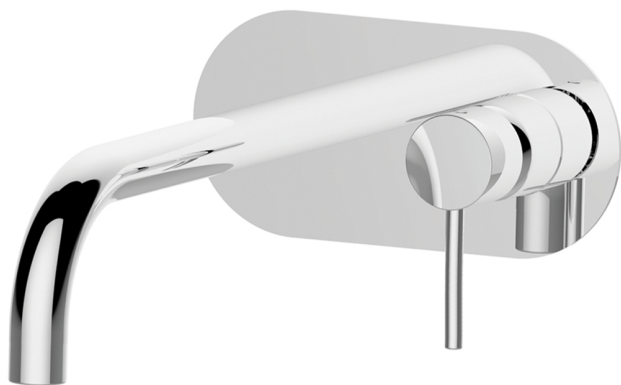

Exposed part for single lever washbasin valve NUOVA KIRUNA_K2005511

MODEL **K2005511**

Exposed part for single lever basin mixer, without concealed part, spout L.250 mm, for item Easy-Box ZB002450 and art.ZB025510

AVAILABLE FINISHINGS

-  **21** 21 Chrome
-  **26** 26 Old Copper
-  **2F** 2F Brushed Nickel
-  **2W** 2W Brushed Gold
-  **40** 40 Matt Black
-  **4Q** 4Q Matt White

CHARACTERISTICS

Installation **Concealed**

Required concealed parts **ZB002450**

Concealed single lever washbasin mixer Easy-Box CONCEALED_ZB002450

MODEL **ZB002450**

Concealed single lever washbasin mixer
Easy-Box, with protection guard box, without trim kit

DeviaStop

The Huber Devia Stop technology allows to adjust the water flow and to direct it to the selected output point (overhead soaker, hand shower, etc).

2026-04-06