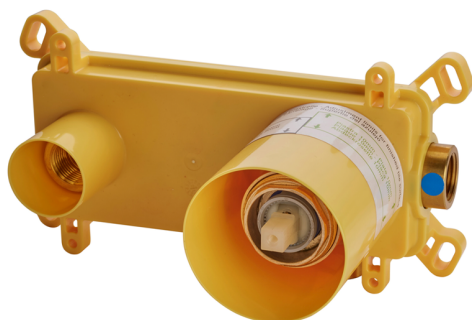

Exposed part for single lever washbasin valve NUOVA KIRUNA_K2005511

MODEL **K2005511**

Exposed part for single lever basin mixer, without concealed part, spout L.250 mm, for item Easy-Box ZB002450 and art.ZB025510

Required concealed parts **ZB002450**

Concealed single lever washbasin mixer Easy-Box CONCEALED_ZB002450

MODEL **ZB002450**

Concealed single lever washbasin mixer
Easy-Box, with protection guard box, without trim kit

AVAILABLE FINISHINGS

04 04 Without finishing

CHARACTERISTICS

Installation	Concealed
Cartridge Spare Parts	ZZ95409000
35 mm Cartridge	
Concealed	1

Piastra/Plate/Plaque/Platte/Placa

2-3mm: XX 56-76

10mm: XX 48-68

DeviaStop

The Huber Devia Stop technology allows to adjust the water flow and to direct it to the selected output point (overhead soaker, hand shower, etc).

2026-04-06