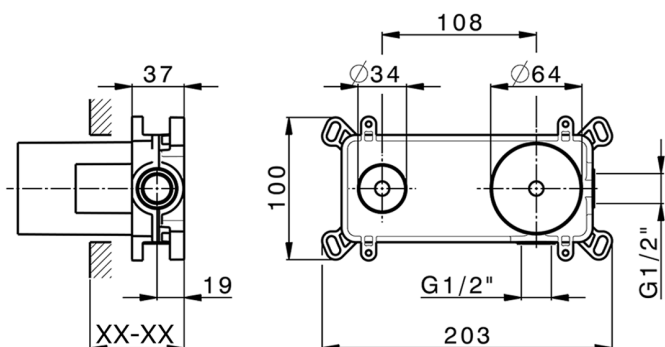

Exposed part for single lever washbasin valve NUOVA KIRUNA_K2005511

MODEL **K2005511**

Exposed part for single lever basin mixer, without concealed part, spout L.250 mm, for item Easy-Box ZB002450 and art.ZB025510

Required concealed parts **ZB002450**

Concealed single lever washbasin mixer Easy-Box CONCEALED_ZB002450

MODEL **ZB002450**

Concealed single lever washbasin mixer
Easy-Box, with protection guard box, without trim kit

AVAILABLE FINISHINGS

04 04 Without finishing

CHARACTERISTICS

Installation	Concealed
Cartridge Spare Parts	ZZ95409000
35 mm Cartridge	
Concealed	1

Piastra/Plate/Plaque/Platte/Placa

2-3mm: XX 56-76

10mm: XX 48-68