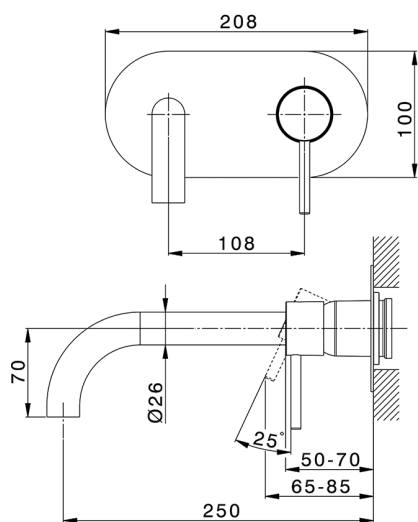

Exposed part for single lever washbasin valve NUOVA KIRUNA_K2005511

MODEL **K2005511**

Exposed part for single lever basin mixer, without concealed part, spout L.250 mm, for item Easy-Box ZB002450 and art.ZB025510

AVAILABLE FINISHINGS

- **21** 21 Chrome
- **26** 26 Old Copper
- **2F** 2F Brushed Nickel
- **2W** 2W Brushed Gold
- **40** 40 Matt Black
- **4Q** 4Q Matt White

CHARACTERISTICS

Installation **Concealed**

Required concealed parts **ZB002450**