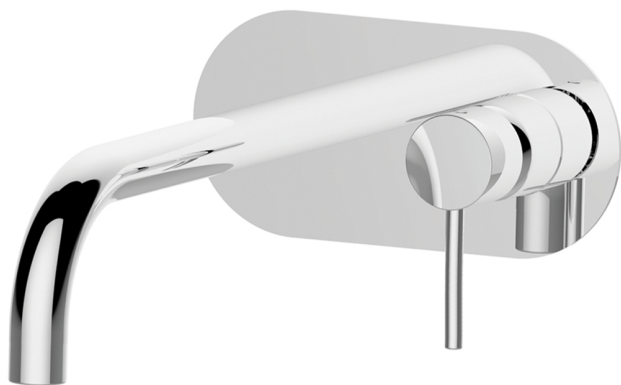

Exposed part for single lever washbasin valve NUOVA KIRUNA_K2005511

MODEL **K2005511**

Exposed part for single lever basin mixer, without concealed part, spout L.250 mm, for item Easy-Box ZB002450 and art.ZB025510

AVAILABLE FINISHINGS

- **21** 21 Chrome
- **26** 26 Old Copper
- **2F** 2F Brushed Nickel
- **2W** 2W Brushed Gold
- **40** 40 Matt Black
- **4Q** 4Q Matt White

CHARACTERISTICS

Installation **Concealed**

Required concealed parts **ZB002450**