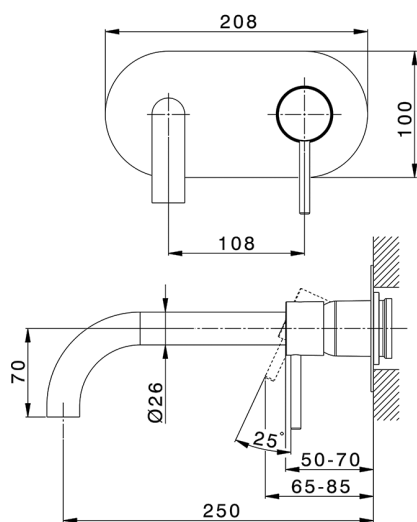

Exposed part for single lever washbasin valve NUOVA KIRUNA_K2005511

MODEL **K2005511**

Exposed part for single lever basin mixer, without concealed part, spout L.250 mm, for item Easy-Box ZB002450 and art.ZB025510

Required concealed parts **ZB002450**

Concealed single lever washbasin mixer Easy-Box CONCEALED_ZB002450

MODEL **ZB002450**

Concealed single lever washbasin mixer
Easy-Box, with protection guard box, without trim kit

AVAILABLE FINISHINGS

04 04 Without finishing

CHARACTERISTICS

Installation	Concealed
Cartridge Spare Parts	ZZ95409000
35 mm Cartridge	
Concealed	1

Piastra/Plate/Plaque/Platte/Placa

2-3mm: XX 56-76

10mm: XX 48-68