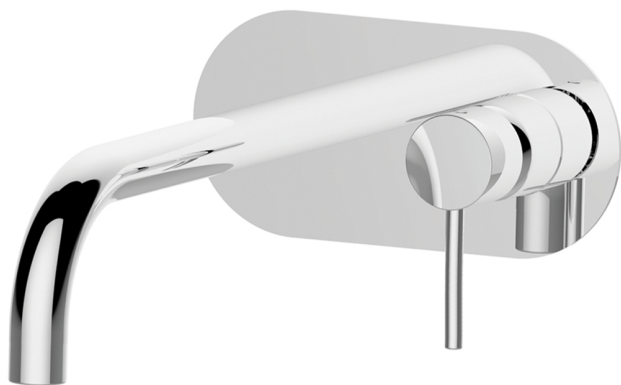

## Exposed part for single lever washbasin valve NUOVA KIRUNA\_K2005511

MODEL **K2005511**

Exposed part for single lever basin mixer, without concealed part, spout L.250 mm, for item Easy-Box ZB002450 and art. ZB025510

### AVAILABLE FINISHINGS

-  **21** 21 Chrome
-  **26** 26 Old Copper
-  **2F** 2F Brushed Nickel
-  **2W** 2W Brushed Gold
-  **40** 40 Matt Black
-  **4Q** 4Q Matt White

## Concealed single lever washbasin mixer Easy-Box CONCEALED\_ZB002450

MODEL **ZB002450**

Concealed single lever washbasin mixer  
Easy-Box, with protection guard box, without trim kit

AVAILABLE FINISHINGS

### DeviaStop

The Huber Devia Stop technology allows to adjust the water flow and to direct it to the selected output point (overhead soaker, hand shower, etc).

2026-06-15