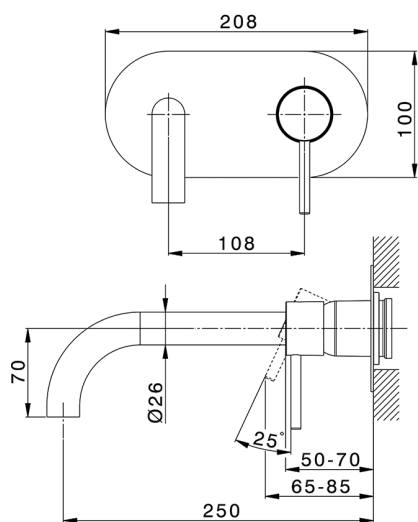

Exposed part for single lever washbasin valve NUOVA KIRUNA_K2005511

MODEL **K2005511**

Exposed part for single lever basin mixer, without concealed part, spout L.250 mm, for item Easy-Box ZB002450 and art.ZB025510

Required concealed parts **ZB002450**

Concealed single lever washbasin mixer Easy-Box CONCEALED_ZB002450

MODEL **ZB002450**

Concealed single lever washbasin mixer
Easy-Box, with protection guard box, without trim kit

AVAILABLE FINISHINGS

CHARACTERISTICS

Installation	Concealed
Cartridge Spare Parts	ZZ95409000
35 mm Cartridge	
Concealed	1

Piastra/Plate/Plaque/Platte/Placa

2-3mm: XX 56-76

10mm: XX 48-68

DeviaStop

The Huber Devia Stop technology allows to adjust the water flow and to direct it to the selected output point (overhead soaker, hand shower, etc).