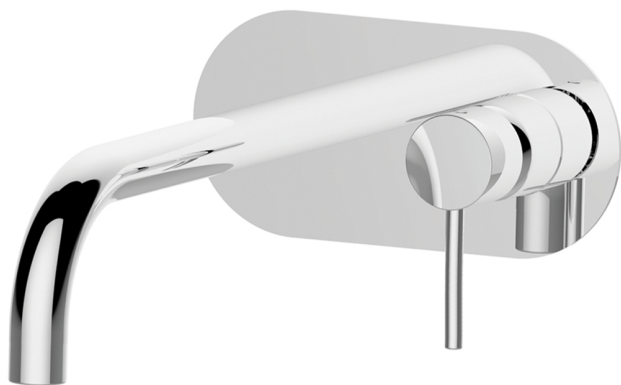

Exposed part for single lever washbasin valve NUOVA KIRUNA_K2005511

MODEL **K2005511**

Exposed part for single lever basin mixer, without concealed part, spout L.250 mm, for item Easy-Box ZB002450 and art.ZB025510

AVAILABLE FINISHINGS

-  **21** 21 Chrome
-  **26** 26 Old Copper
-  **2F** 2F Brushed Nickel
-  **2W** 2W Brushed Gold
-  **40** 40 Matt Black
-  **4Q** 4Q Matt White

CHARACTERISTICS

Installation **Concealed**

Required concealed parts **ZB002450**

Concealed single lever washbasin mixer Easy-Box CONCEALED_ZB002450

MODEL **ZB002450**

Concealed single lever washbasin mixer
Easy-Box, with protection guard box, without trim kit

AVAILABLE FINISHINGS

CHARACTERISTICS

Installation	Concealed
Cartridge Spare Parts	ZZ95409000
35 mm Cartridge	
Concealed	1

Piastra/Plate/Plaque/Platte/Placa

2-3mm: XX 56-76

10mm: XX 48-68

DeviaStop

The Huber Devia Stop technology allows to adjust the water flow and to direct it to the selected output point (overhead soaker, hand shower, etc).