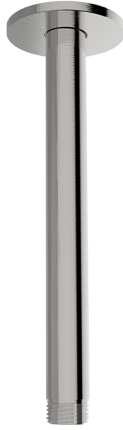

## Ceiling shower arm SHOWER\_SS013561

MODEL **SS013561**

Ceiling shower arm, 200 mm length, Inox AISI 316L

AVAILABLE FINISHINGS

**D1** D1 Brushed Inox

CHARACTERISTICS

2024-12-18