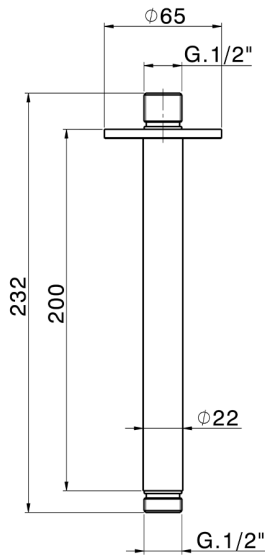

## Ceiling shower arm SHOWER\_SS013561

MODEL **SS013561**

Ceiling shower arm, 200 mm length, Inox AISI 316L

AVAILABLE FINISHINGS

**D1** D1 Brushed Inox

CHARACTERISTICS

2024-12-18