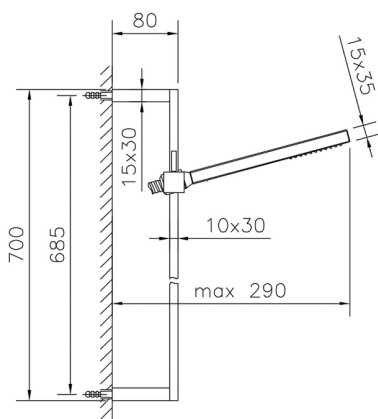

Slide rail shower set SHOWER_SS010770

MODEL **SS010770**

Slide rail shower set, 70 cm sliding rail bar with sliding bracket, 35x15 mm Brass minimalistic one spray handshower, 150 cm SUPREME smooth flexible hose

AVAILABLE FINISHINGS

- **21** 21 Chrome
- **2B** 2B Polished Nickel
- **2F** 2F Brushed Nickel
- **2Q** 2Q Black Titanium
- **40** 40 Matt Black
- **4Q** 4Q Matt White

CHARACTERISTICS

2024-12-19