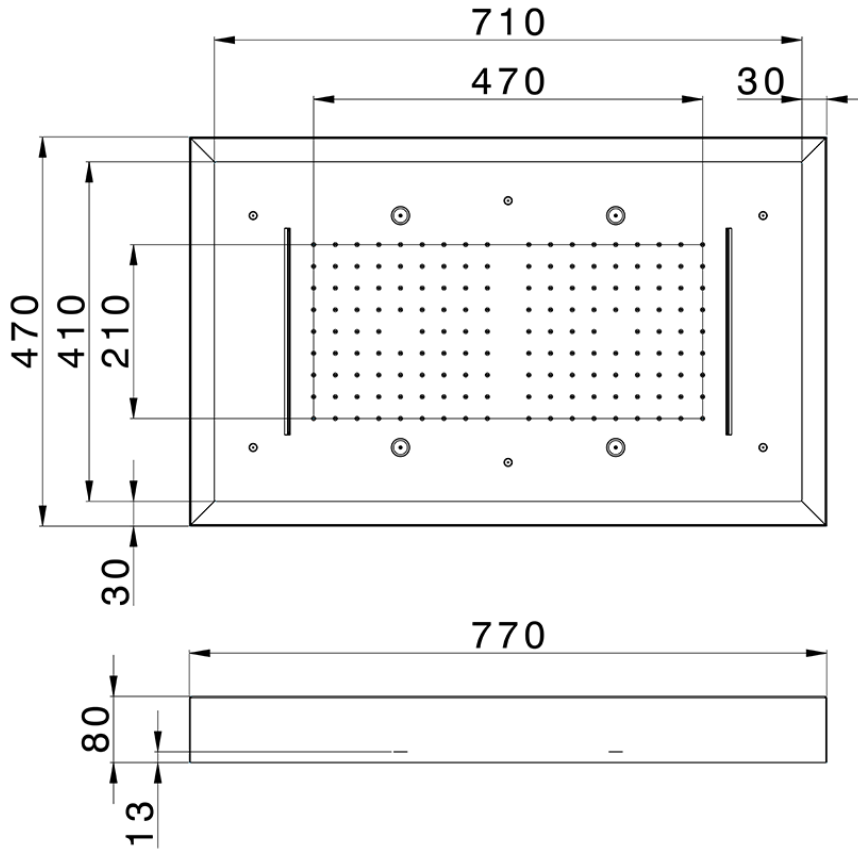

## 770x470 mm Chromotherapy Ceiling showerhead ZEN\_ZS1C0185

ZS1C0185

<https://en.huberitalia.com/770x470-mm-chromotherapy-ceiling-showerhead-zen-zs1c0185>

2026-04-06