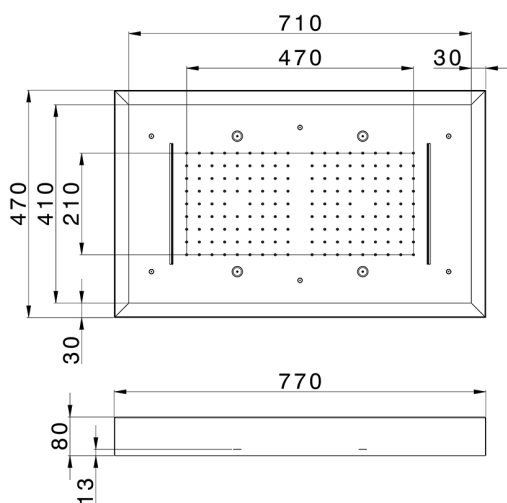

770x470 mm Chromotherapy Ceiling showerhead ZEN_ZS1C0185

MODEL **ZS1C0185**

770x470 mm Chromotherapy Ceiling showerhead, with white cover, rain, spraying functions, waterfall, chromotherapy functions, concealed push-button panel, Stainless Steel