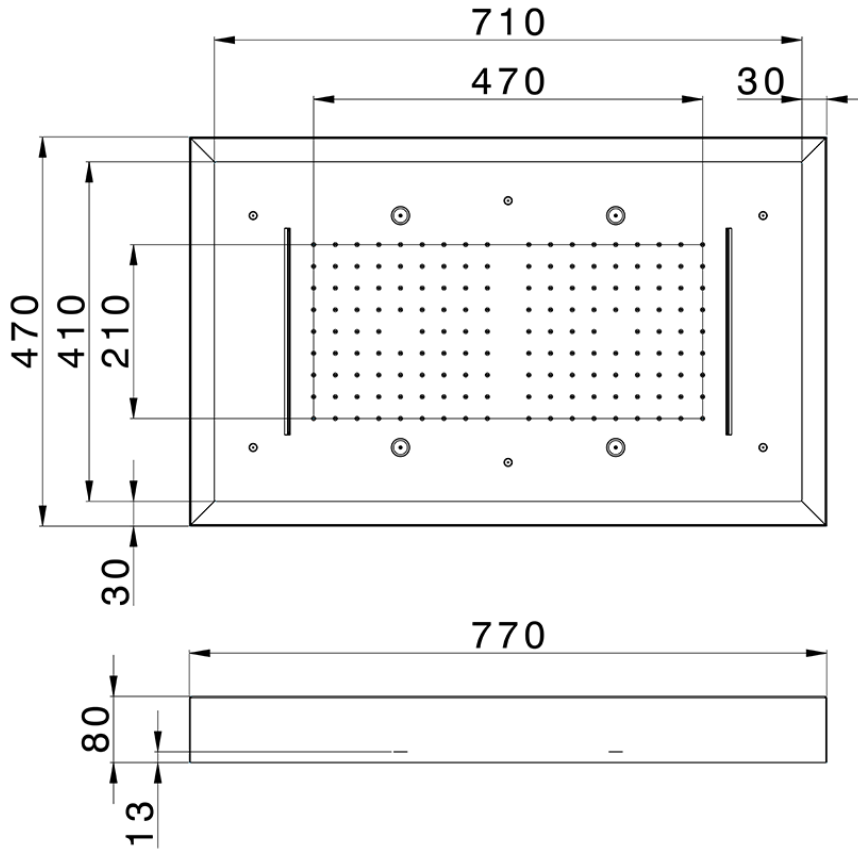

770x470 mm Chromotherapy Ceiling showerhead ZEN_ZS1C0185

ZS1C0185

<https://en.huberitalia.com/770x470-mm-chromotherapy-ceiling-showerhead-zen-zs1c0185>

2026-04-08