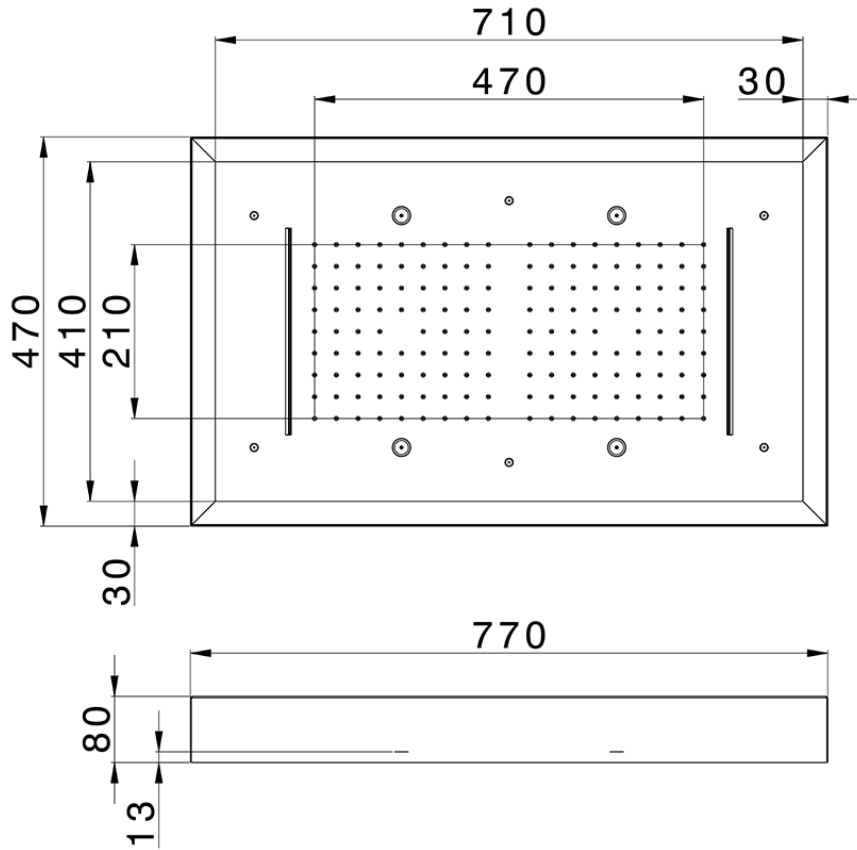

770x470 mm Chromotherapy Ceiling showerhead ZEN_ZS1C0185

ZS1C0185

<https://en.huberitalia.com/770x470-mm-chromotherapy-ceiling-showerhead-zen-zs1c0185>

2026-06-13