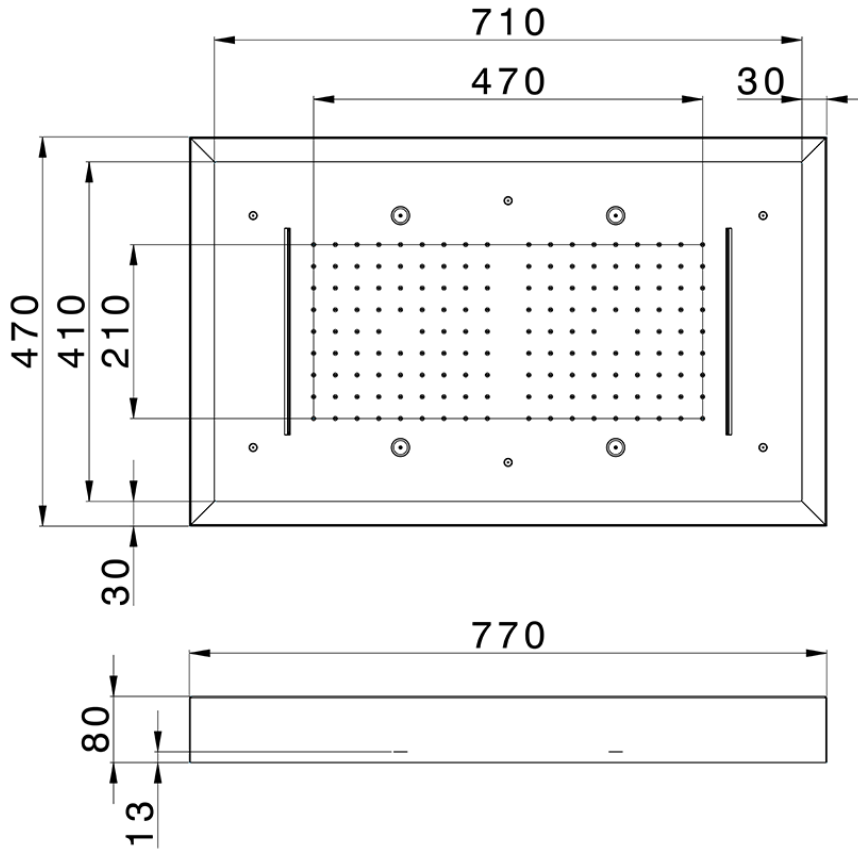

770x470 mm Chromotherapy Ceiling showerhead ZEN_ZS1C0185

ZS1C0185

<https://en.huberitalia.com/770x470-mm-chromotherapy-ceiling-showerhead-zen-zs1c0185>

2026-04-06