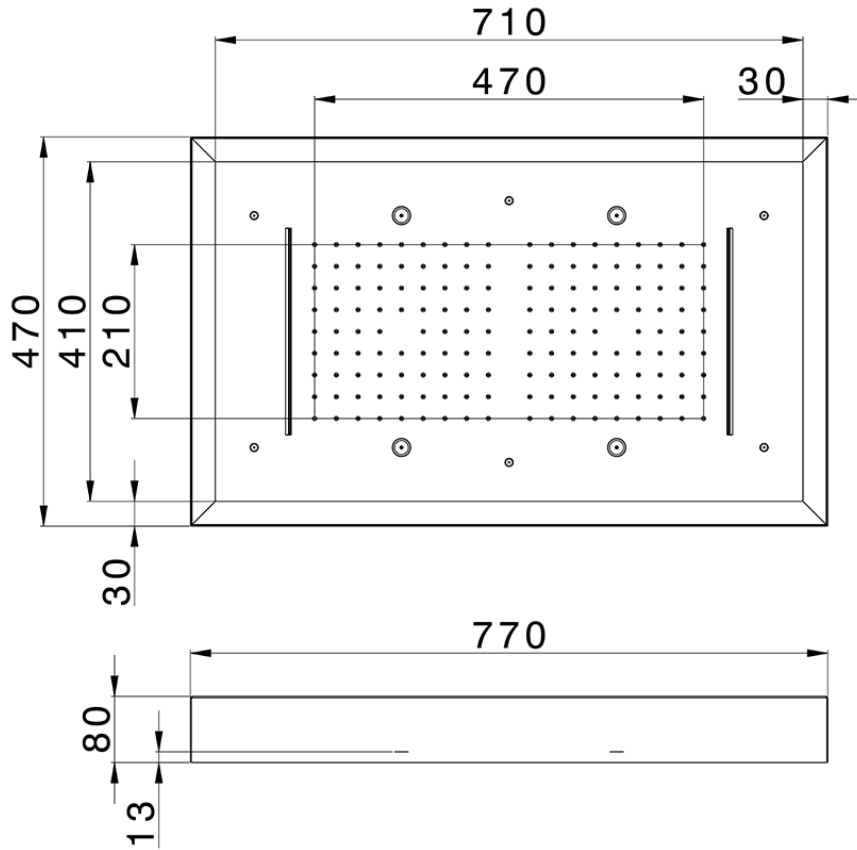

## 770x470 mm Chromotherapy Ceiling showerhead ZEN\_ZS1C0185

ZS1C0185

<https://en.huberitalia.com/770x470-mm-chromotherapy-ceiling-showerhead-zen-zs1c0185>

2026-05-16